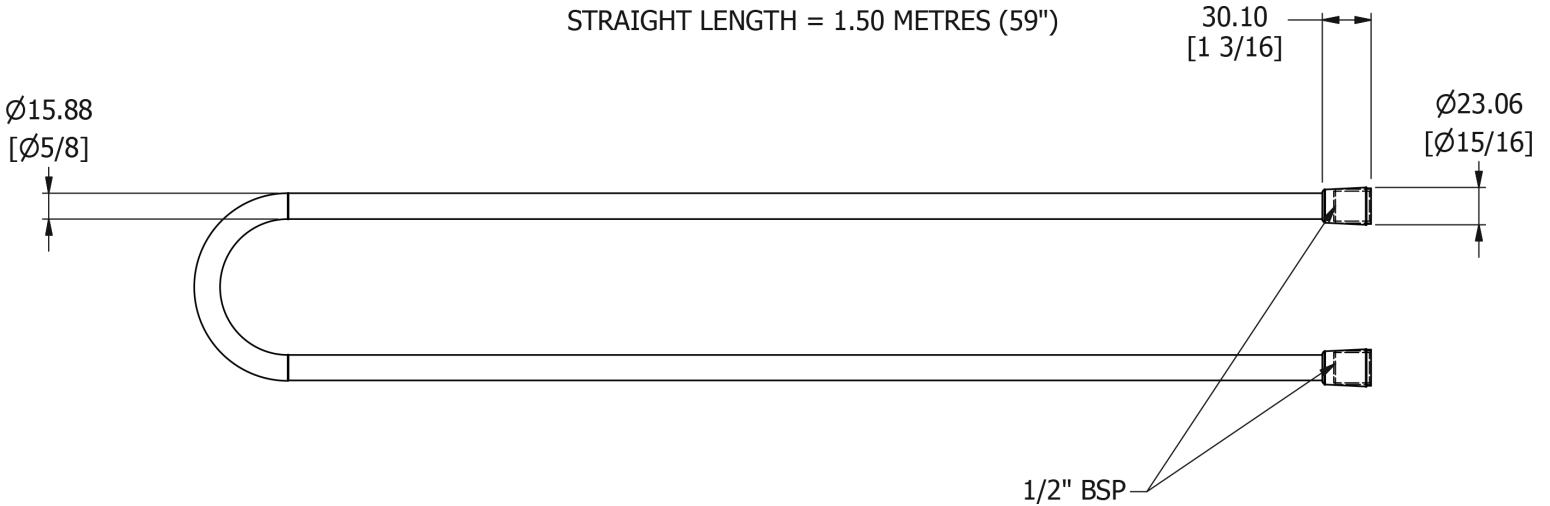

Specification Drawing

UK Customer Service

Leopold Street
Birmingham
B12 0UJ
Tel: +44 121 766 4200
Email: info@samuel-heath.com

US Customer Service

Federal I.D. No. 58-1504682
Email: usa@samuel-heath.com

Specification Enquiries

Design Centre Chelsea Harbour
1st Floor, North Dome, London
SW10 0XE
Tel: 020 7352 0249
Email: showroom@samuel-heath.com

1-07/10/2024