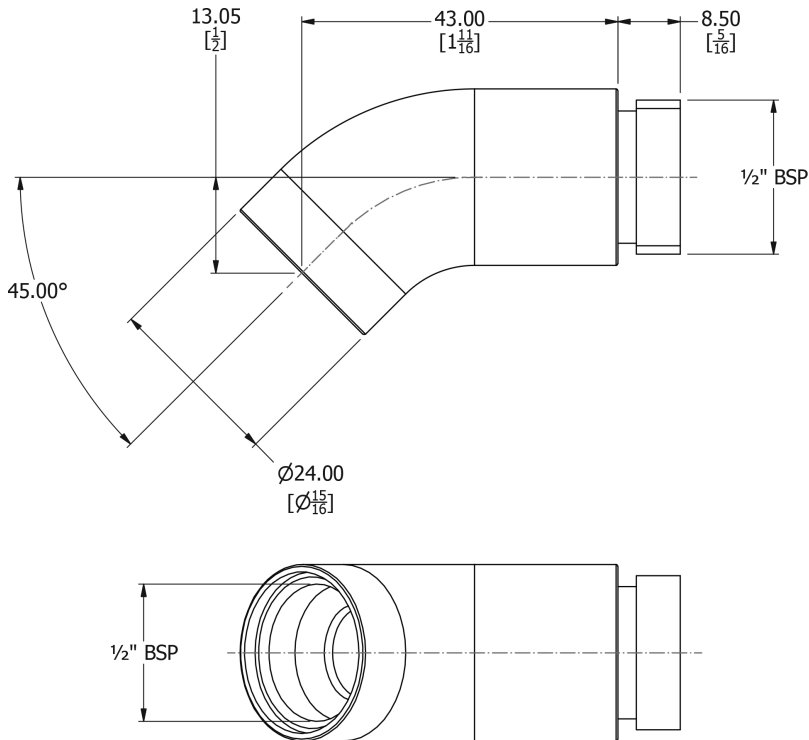

Specification Drawing

UK Customer Service

Leopold Street
Birmingham
B12 0UJ
Tel: +44 121 766 4200
Email: info@samuel-heath.com

US Customer Service

Federal I.D. No. 58-1504682
Email: usa@samuel-heath.com

Specification Enquiries

Design Centre Chelsea Harbour
1st Floor, North Dome, London
SW10 0XE
Tel: 020 7352 0249
Email: showroom@samuel-heath.com

1-20/11/2024