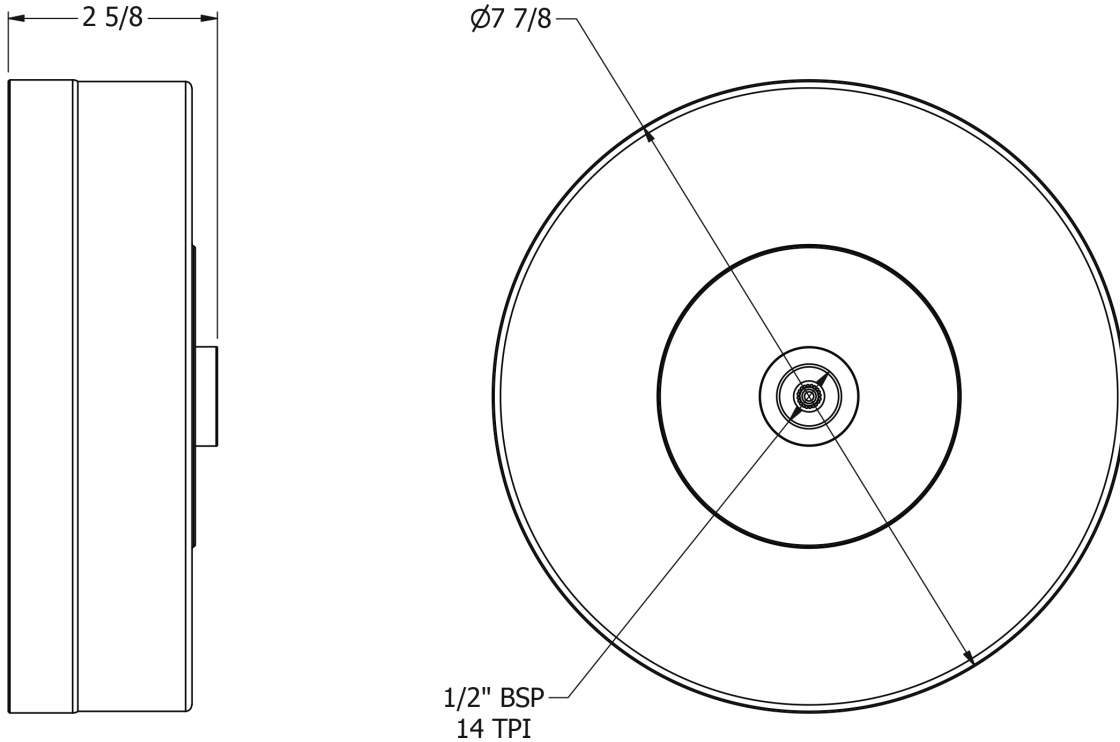

Specification Drawing

UK Customer Service
Leopold Street
Birmingham
B12 0UJ
Tel: +44 121 766 4200
Email: info@samuel-heath.com

US Customer Service
Federal I.D. No. 58-1504682
Email: usa@samuel-heath.com

Specification Enquiries
Design Centre Chelsea Harbour
1st Floor, North Dome, London
SW10 0XE
Tel: 020 7352 0249
Email: showroom@samuel-heath.com