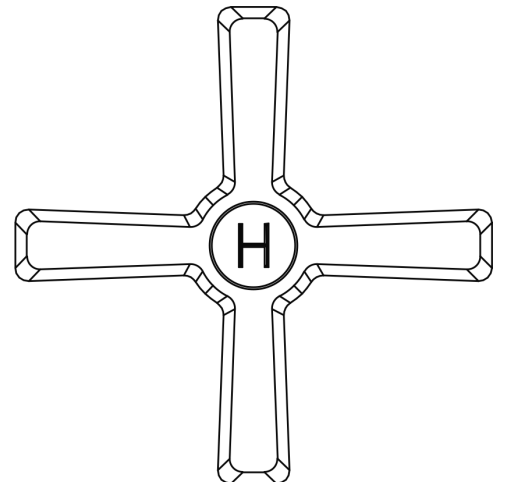

Specification Drawing

UK Customer Service

Leopold Street
Birmingham
B12 0UJ
Tel: +44 121 766 4200
Email: info@samuel-heath.com

US Customer Service

Federal I.D. No. 58-1504682
Email: usa@samuel-heath.com

Specification Enquiries

Design Centre Chelsea Harbour
1st Floor, North Dome, London
SW10 0XE
Tel: 020 7352 0249
Email: showroom@samuel-heath.com

1-07/10/2024