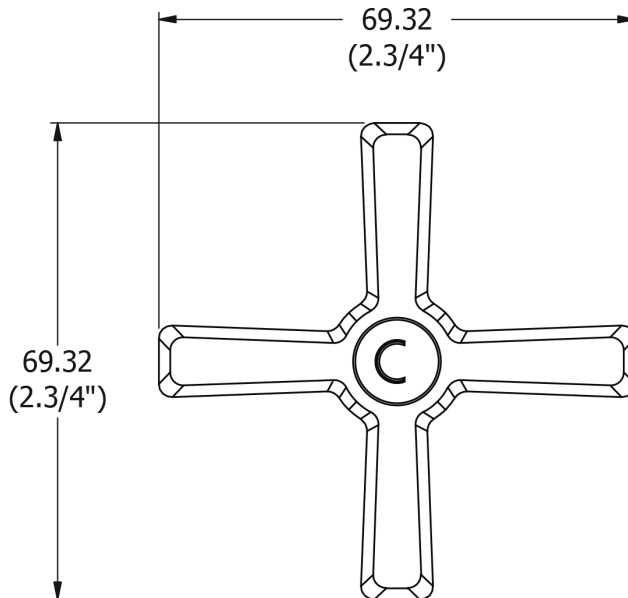

SAMUEL HEATH

Product Number: V651-XB

Description: Pair of bath cross tops

Finishes Available

Chrome Plate

Polished Nickel

Non Lacquered
Brass

Antique Gold

Amber Brass

Specification Drawing

UK Customer Service

Leopold Street
Birmingham
B12 0UJ
Tel: +44 121 766 4200
Email: info@samuel-heath.com

US Customer Service

Federal I.D. No. 58-1504682
Email: usa@samuel-heath.com