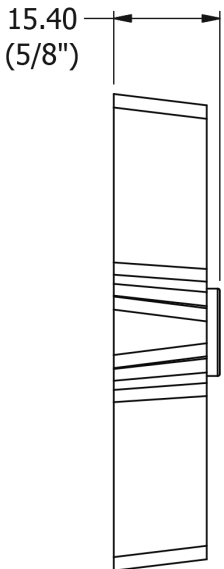

Specification Drawing

UK Customer Service

Leopold Street
Birmingham
B12 0UJ
Tel: +44 121 766 4200
Email: info@samuel-heath.com

US Customer Service

Federal I.D. No. 58-1504682
Email: usa@samuel-heath.com

Specification Enquiries

Design Centre Chelsea Harbour
1st Floor, North Dome, London
SW10 0XE
Tel: 020 7352 0249
Email: showroom@samuel-heath.com

1-07/10/2024