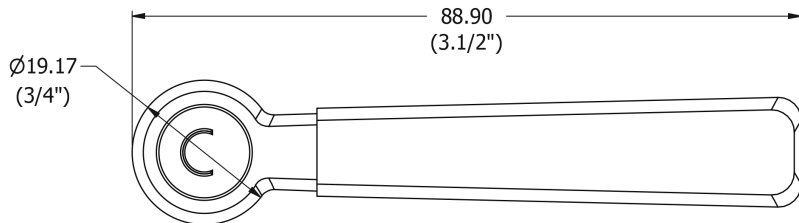

SAMUEL HEATH

Product Number: V651-MB

Description: Pair of metal bath levers

Finishes Available

Chrome Plate

Polished Nickel

Non Lacquered Brass

Antique Gold

Amber Brass

Specification Drawing

UK Customer Service

Leopold Street
Birmingham
B12 0UJ
Tel: +44 121 766 4200
Email: info@samuel-heath.com

US Customer Service

Federal I.D. No. 58-1504682
Email: usa@samuel-heath.com