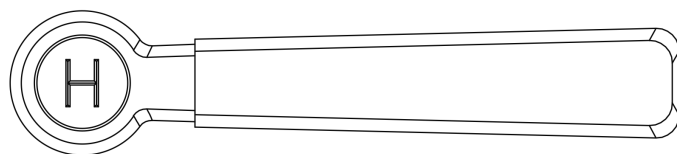

Specification Drawing

UK Customer Service

Leopold Street
Birmingham
B12 0UJ
Tel: +44 121 766 4200
Email: info@samuel-heath.com

US Customer Service

Federal I.D. No. 58-1504682
Email: usa@samuel-heath.com

Specification Enquiries

Design Centre Chelsea Harbour
1st Floor, North Dome, London
SW10 0XE
Tel: 020 7352 0249
Email: showroom@samuel-heath.com

1-07/10/2024