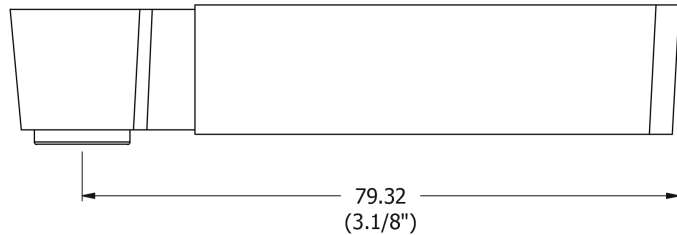

Specification Drawing

UK Customer Service

Leopold Street
Birmingham
B12 0UJ
Tel: +44 121 766 4200
Email: info@samuel-heath.com

US Customer Service

Federal I.D. No. 58-1504682
Email: usa@samuel-heath.com

Specification Enquiries

Design Centre Chelsea Harbour
1st Floor, North Dome, London
SW10 0XE
Tel: 020 7352 0249
Email: showroom@samuel-heath.com

1-07/10/2024