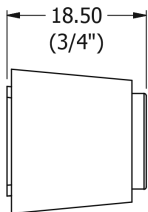

Specification Drawing

UK Customer Service

Leopold Street
Birmingham
B12 0UJ
Tel: +44 121 766 4200
Email: info@samuel-heath.com

US Customer Service

Federal I.D. No. 58-1504682
Email: usa@samuel-heath.com

Specification Enquiries

Design Centre Chelsea Harbour
1st Floor, North Dome, London
SW10 0XE
Tel: 020 7352 0249
Email: showroom@samuel-heath.com

1-07/10/2024