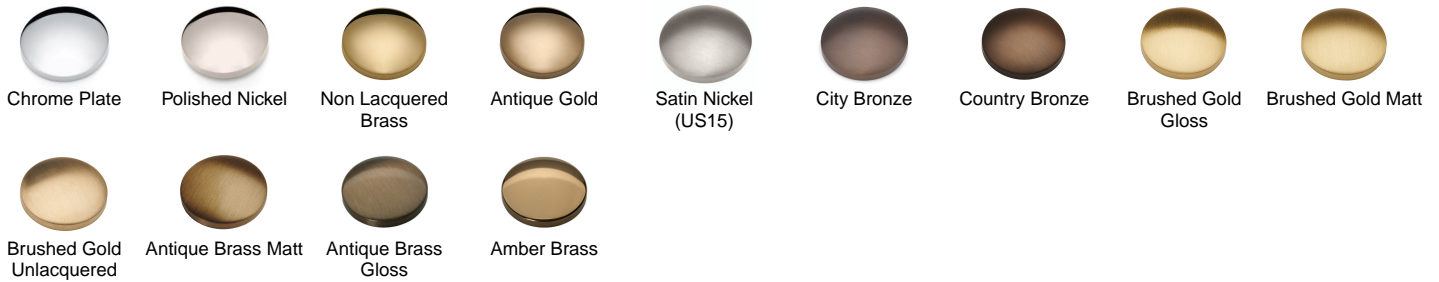

SAMUEL HEATH

Product Number: V651-L

Description: Pair of luxe levers

Finishes Available

Specification Drawing

UK Customer Service
Leopold Street
Birmingham
B12 0UJ
Tel: +44 121 766 4200
Email: info@samuel-heath.com