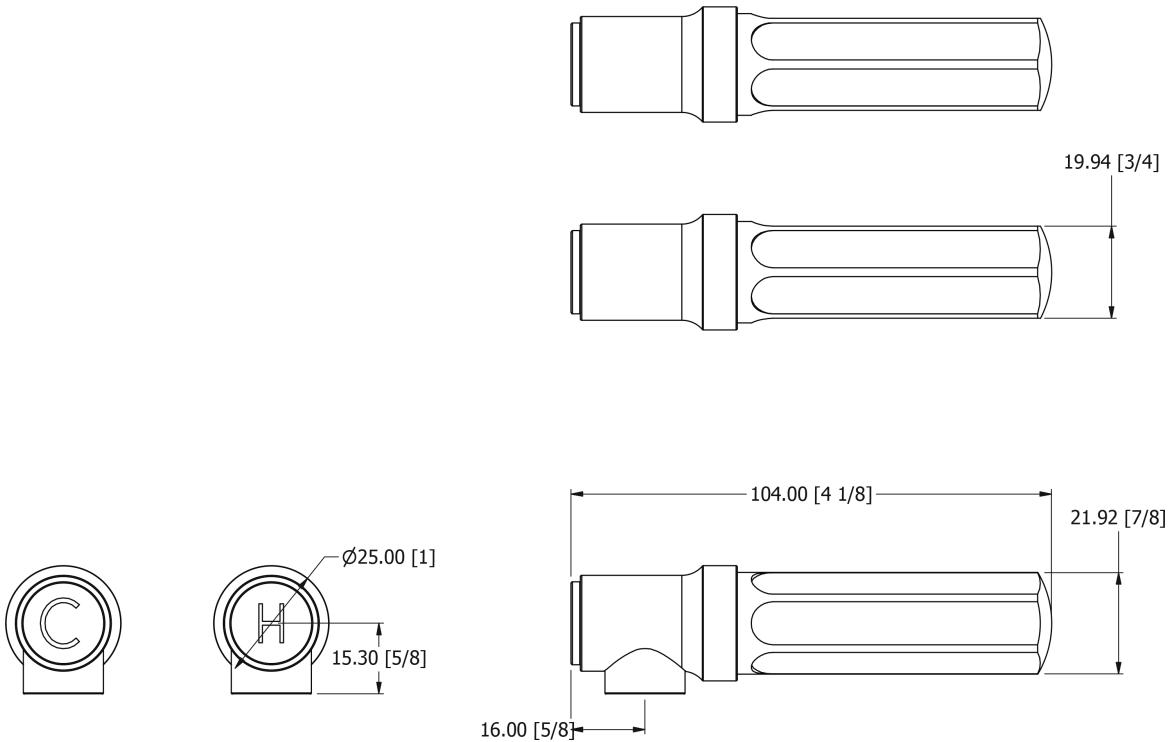

SAMUEL HEATH

Product Number: V651-L

Description: Pair of luxe levers

Finishes Available

Specification Drawing

UK Customer Service
Leopold Street
Birmingham
B12 0UJ
Tel: +44 121 766 4200
Email: info@samuel-heath.com