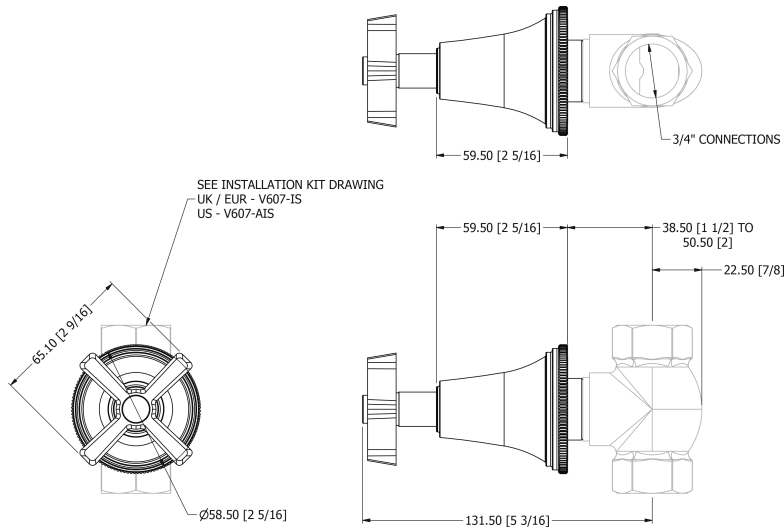

UK Customer Service
Leopold Street
Birmingham
B12 0UJ
Tel: +44 121 766 4200
Email: info@samuel-heath.com

US Customer Service
Federal I.D. No. 58-1504682
Email: usa@samuel-heath.com

Specification Enquiries
Design Centre Chelsea Harbour
1st Floor, North Dome, London
SW10 0XE
Tel: 020 7352 0249
Email: showroom@samuel-heath.com