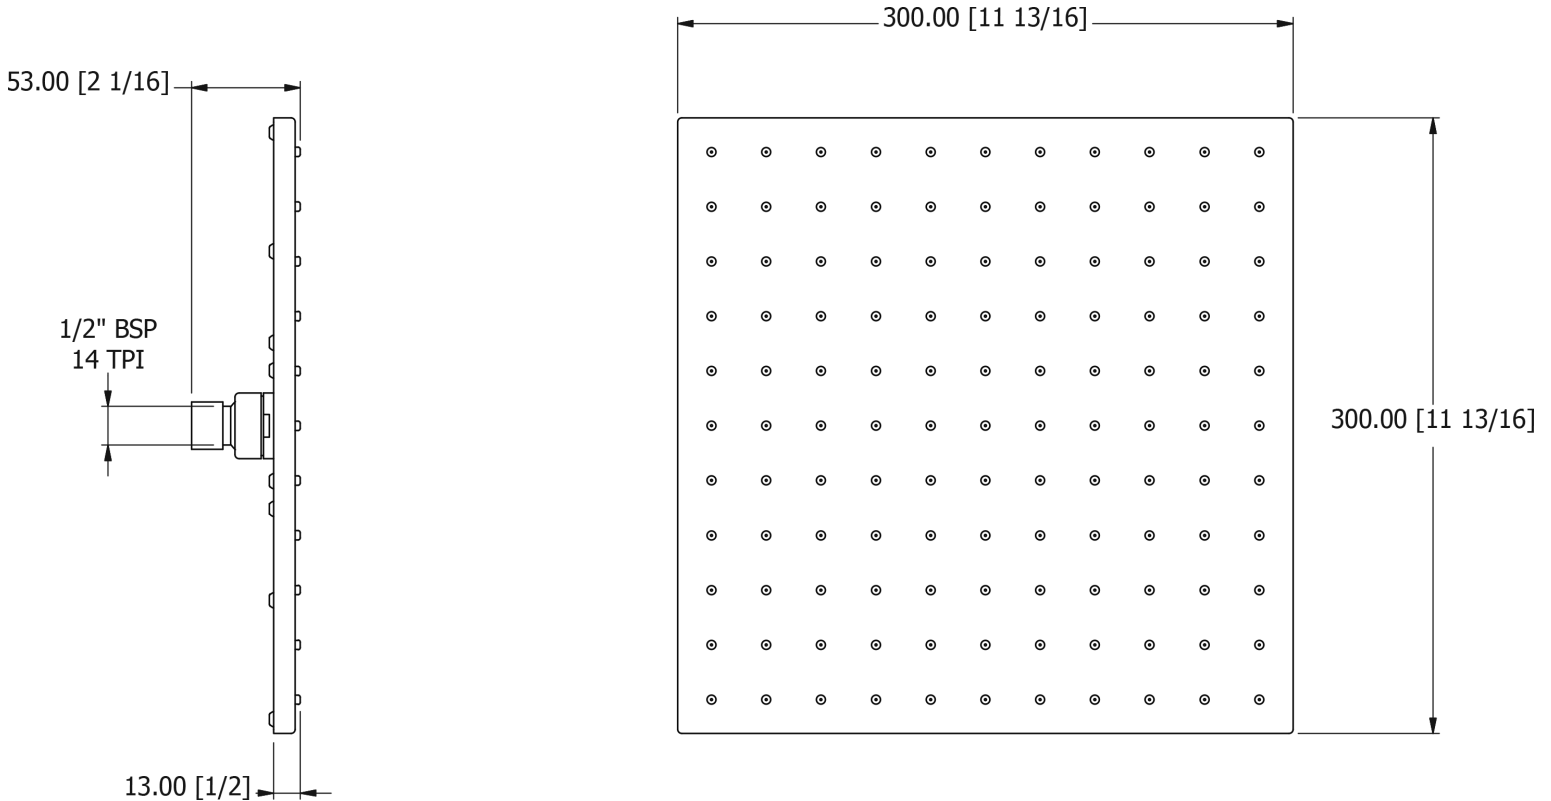

# SAMUEL HEATH

**Product Number:** V379

**Description:** 12" Square easy clean shower head

## Specification Drawing