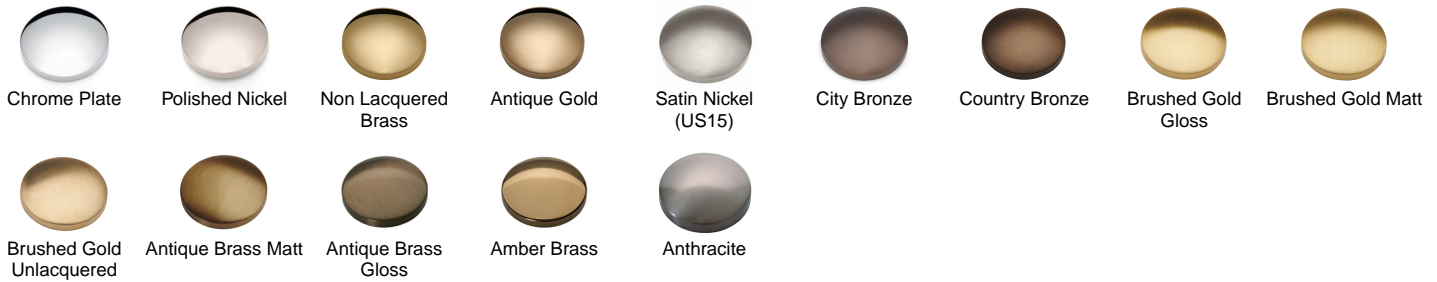

Finishes Available