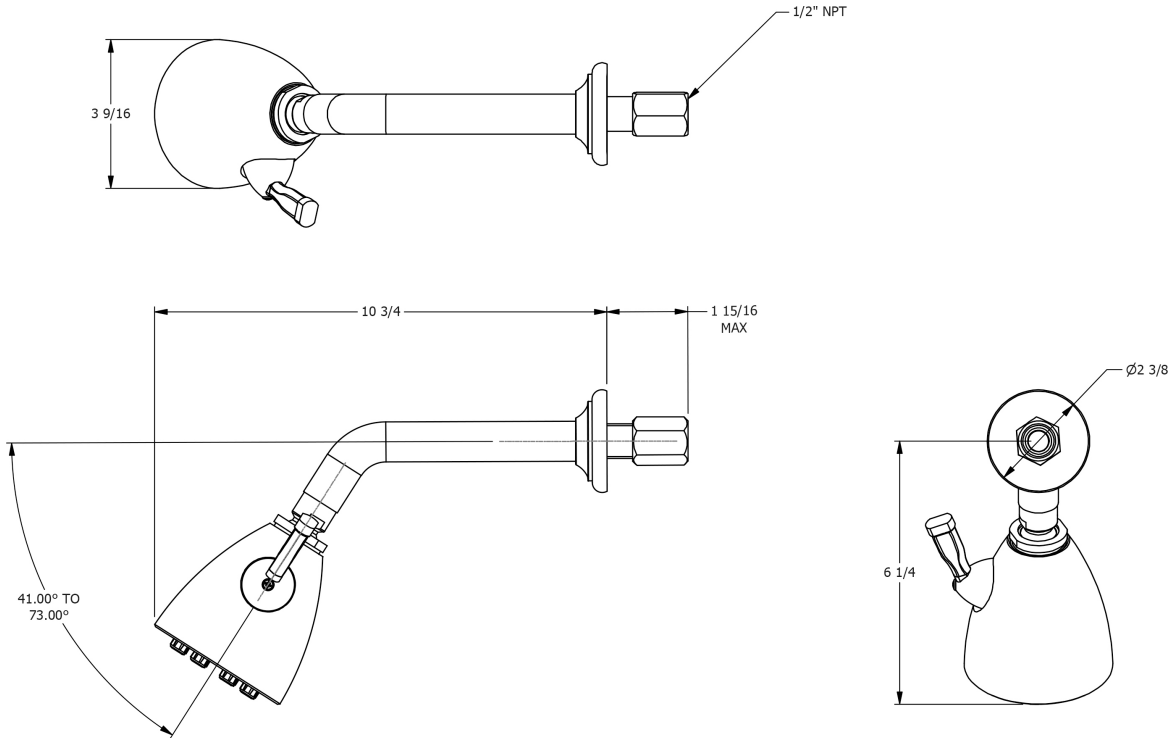

Specification Drawing

UK Customer Service
Leopold Street
Birmingham
B12 0UJ
Tel: +44 121 766 4200
Email: info@samuel-heath.com

US Customer Service
Federal I.D. No. 58-1504682
Email: usa@samuel-heath.com

Specification Enquiries
Design Centre Chelsea Harbour
1st Floor, North Dome, London
SW10 0XE
Tel: 020 7352 0249
Email: showroom@samuel-heath.com