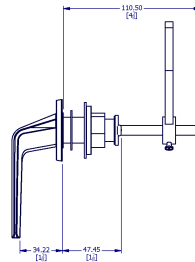

UK Customer Service

Leopold Street
Birmingham
B12 0UJ
Tel: +44 121 766 4200
Email: info@samuel-heath.com

US Customer Service

Federal I.D. No. 58-1504682
Email: usa@samuel-heath.com

Specification Enquiries

Design Centre Chelsea Harbour
1st Floor, North Dome, London
SW10 0XE
Tel: 020 7352 0249
Email: showroom@samuel-heath.com

1-20/11/2024