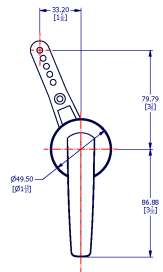

UK Customer Service

Leopold Street
Birmingham
B12 0UJ
Tel: +44 121 766 4200
Email: info@samuel-heath.com

US Customer Service

Federal I.D. No. 58-1504682
Email: usa@samuel-heath.com

Specification Enquiries

Design Centre Chelsea Harbour
1st Floor, North Dome, London
SW10 0XE
Tel: 020 7352 0249
Email: showroom@samuel-heath.com

1-20/11/2024