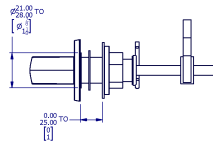

UK Customer Service

Leopold Street
Birmingham
B12 0UJ
Tel: +44 121 766 4200
Email: info@samuel-heath.com

US Customer Service

Federal I.D. No. 58-1504682
Email: usa@samuel-heath.com

Specification Enquiries

Design Centre Chelsea Harbour
1st Floor, North Dome, London
SW10 0XE
Tel: 020 7352 0249
Email: showroom@samuel-heath.com

1-20/11/2024