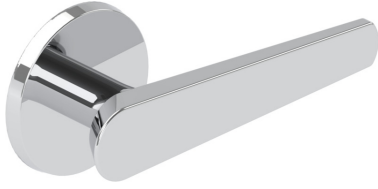

SAMUEL HEATH

Product Number: T2077-COL

Description: Cistern lever

Finishes Available

Chrome Plate

Polished Nickel

Non Lacquered
Brass

Antique Gold

Satin Nickel
(US15)

City Bronze

Matt Black Chrome

Country Bronze

Brushed Gold Matt

Antique Brass Matt

Antique Brass
Gloss

Amber Brass