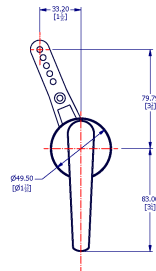

SAMUEL HEATH

Product Number: T2077-COL

Description: Cistern lever

Finishes Available

Chrome Plate

Polished Nickel

Non Lacquered
Brass

Antique Gold

Anthracite

Control Options Available

Specification Drawing

UK Customer Service

Leopold Street
Birmingham
B12 0UJ
Tel: +44 121 766 4200
Email: info@samuel-heath.com

US Customer Service

Federal I.D. No. 58-1504682
Email: usa@samuel-heath.com

Specification Enquiries

Design Centre Chelsea Harbour
1st Floor, North Dome, London
SW10 0XE
Tel: 020 7352 0249
Email: showroom@samuel-heath.com

1-20/11/2024