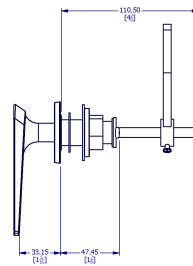

UK Customer Service

Leopold Street
Birmingham
B12 0UJ
Tel: +44 121 766 4200
Email: info@samuel-heath.com

US Customer Service

Federal I.D. No. 58-1504682
Email: usa@samuel-heath.com

Specification Enquiries

Design Centre Chelsea Harbour
1st Floor, North Dome, London
SW10 0XE
Tel: 020 7352 0249
Email: showroom@samuel-heath.com

1-20/11/2024