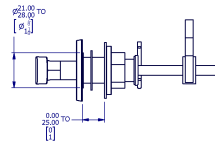

UK Customer Service

Leopold Street
Birmingham
B12 0UJ
Tel: +44 121 766 4200
Email: info@samuel-heath.com

US Customer Service

Federal I.D. No. 58-1504682
Email: usa@samuel-heath.com

Specification Enquiries

Design Centre Chelsea Harbour
1st Floor, North Dome, London
SW10 0XE
Tel: 020 7352 0249
Email: showroom@samuel-heath.com

1-20/11/2024