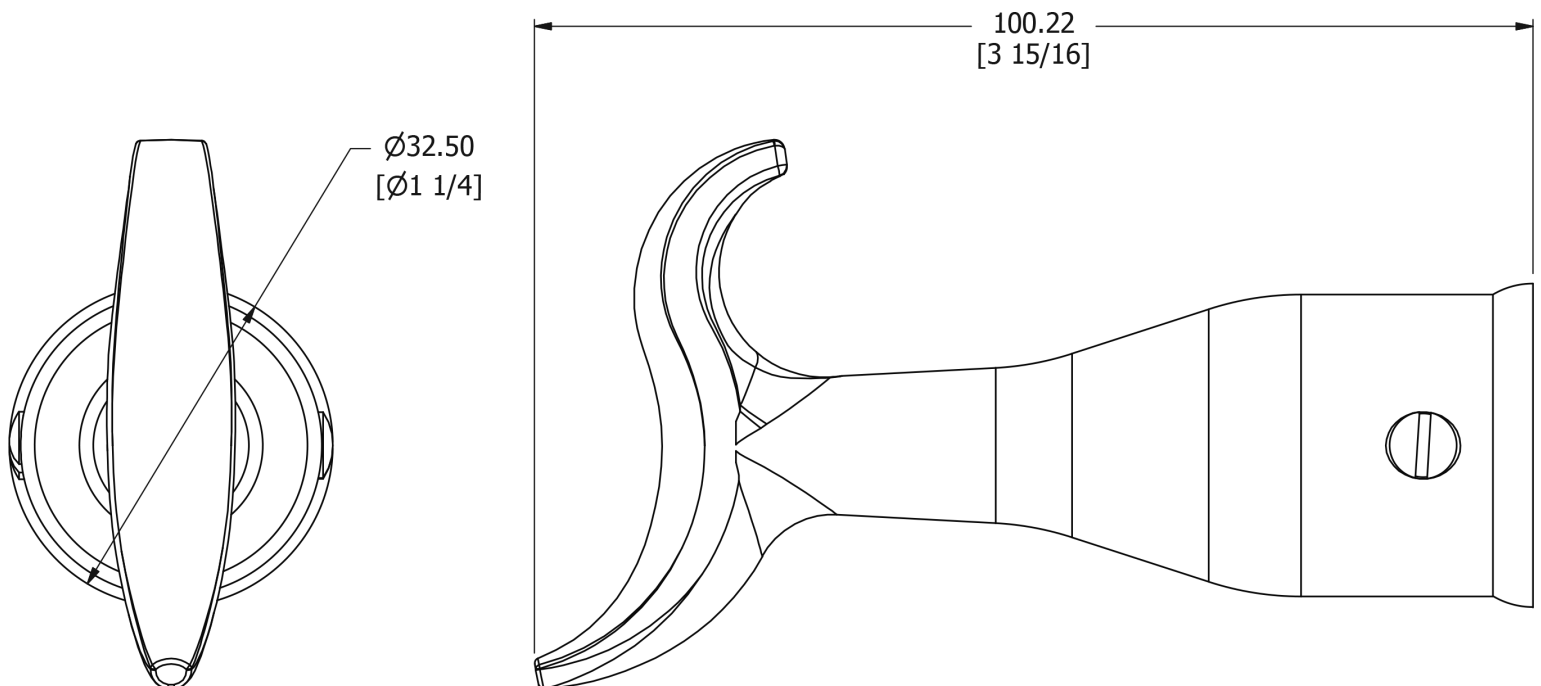

Specification Drawing

UK Customer Service

Leopold Street
Birmingham
B12 0UJ
Tel: +44 121 766 4200
Email: info@samuel-heath.com

US Customer Service

Federal I.D. No. 58-1504682
Email: usa@samuel-heath.com

Specification Enquiries

Design Centre Chelsea Harbour
1st Floor, North Dome, London
SW10 0XE
Tel: 020 7352 0249
Email: showroom@samuel-heath.com

1-20/11/2024