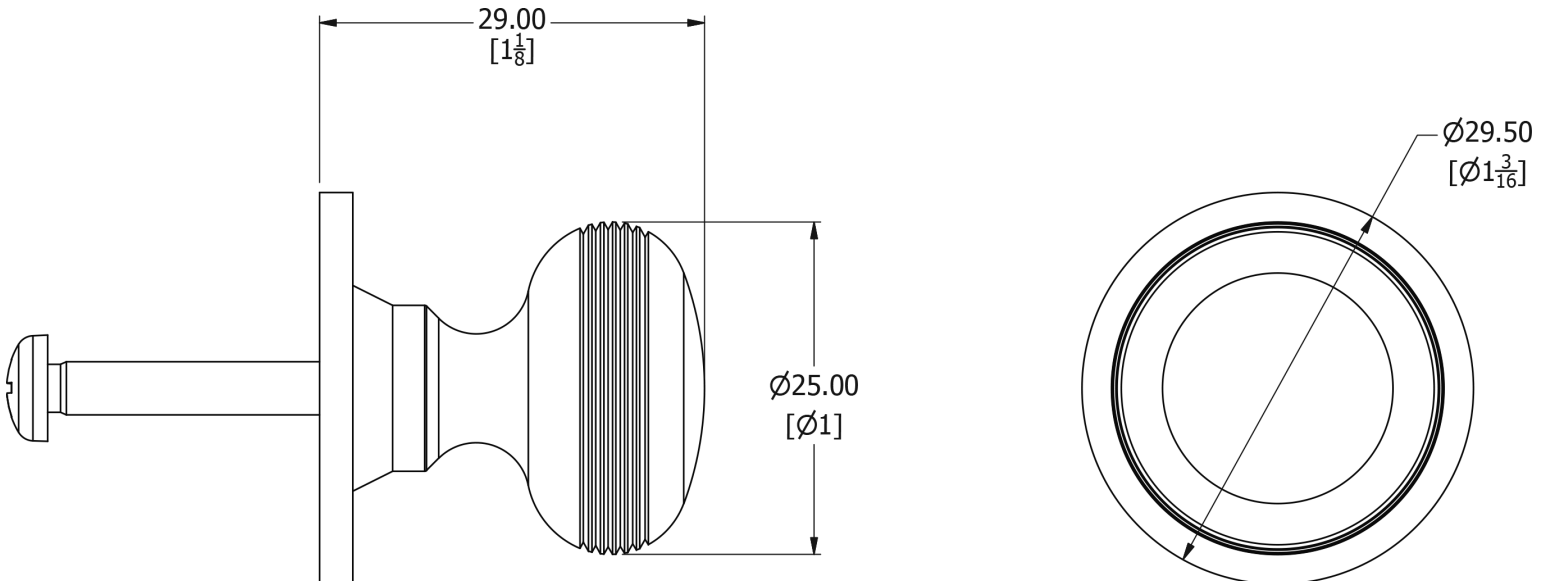

SAMUEL HEATH

Product Number: P799-B

Description: Cupboard knob, 1" diameter

Technical information

Knob Ø: 1"

Projection: 1 1/8"

Finishes Available

Chrome Plate

Bronze Finish

Antique Brass
Unlacquered

Brushed Gold
Gloss

Brushed Gold Matt

Specification Drawing

UK Customer Service

Leopold Street
Birmingham
B12 0UJ
Tel: +44 121 766 4200
Email: info@samuel-heath.com

US Customer Service

Federal I.D. No. 58-1504682
Email: usa@samuel-heath.com

Specification Enquiries

Design Centre Chelsea Harbour
1st Floor, North Dome, London
SW10 0XE
Tel: 020 7352 0249
Email: showroom@samuel-heath.com

1-21/05/2024