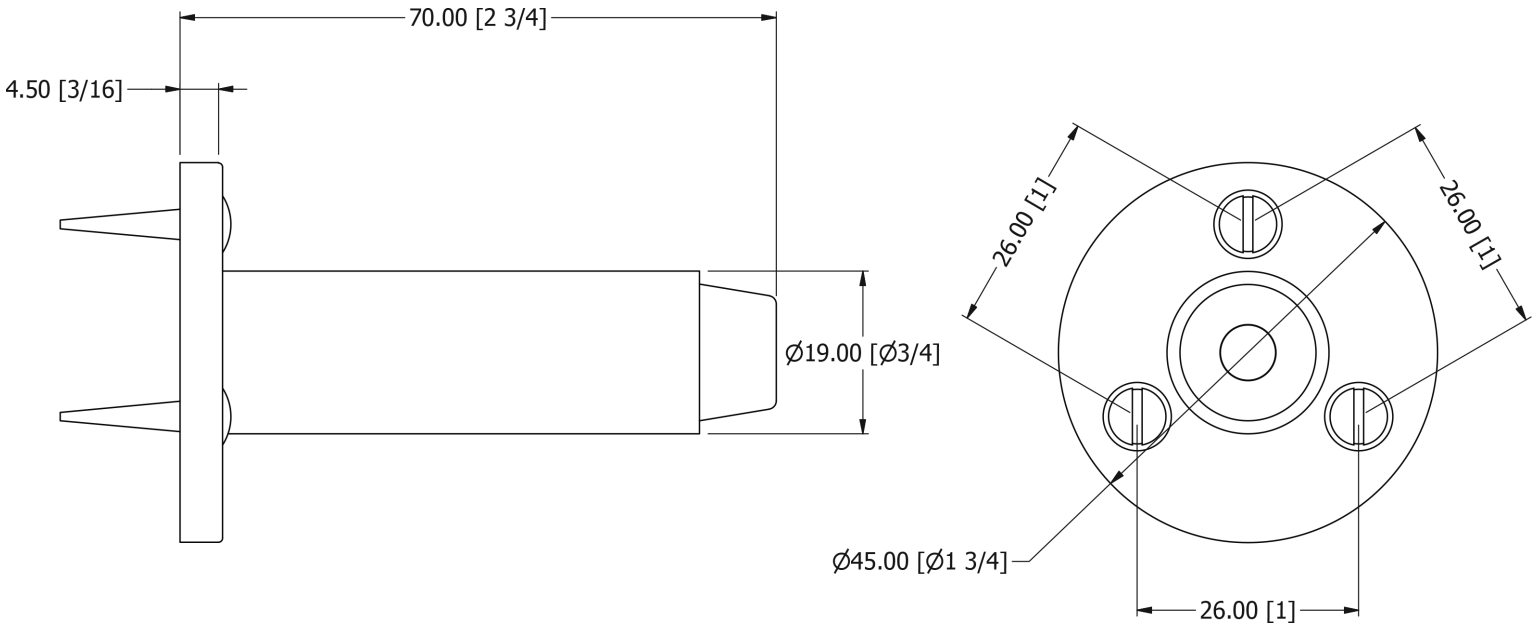

Specification Drawing

UK Customer Service

Leopold Street
Birmingham
B12 0UJ
Tel: +44 121 766 4200
Email: info@samuel-heath.com

US Customer Service

Federal I.D. No. 58-1504682
Email: usa@samuel-heath.com

Specification Enquiries

Design Centre Chelsea Harbour
1st Floor, North Dome, London
SW10 0XE
Tel: 020 7352 0249
Email: showroom@samuel-heath.com

1-20/11/2024