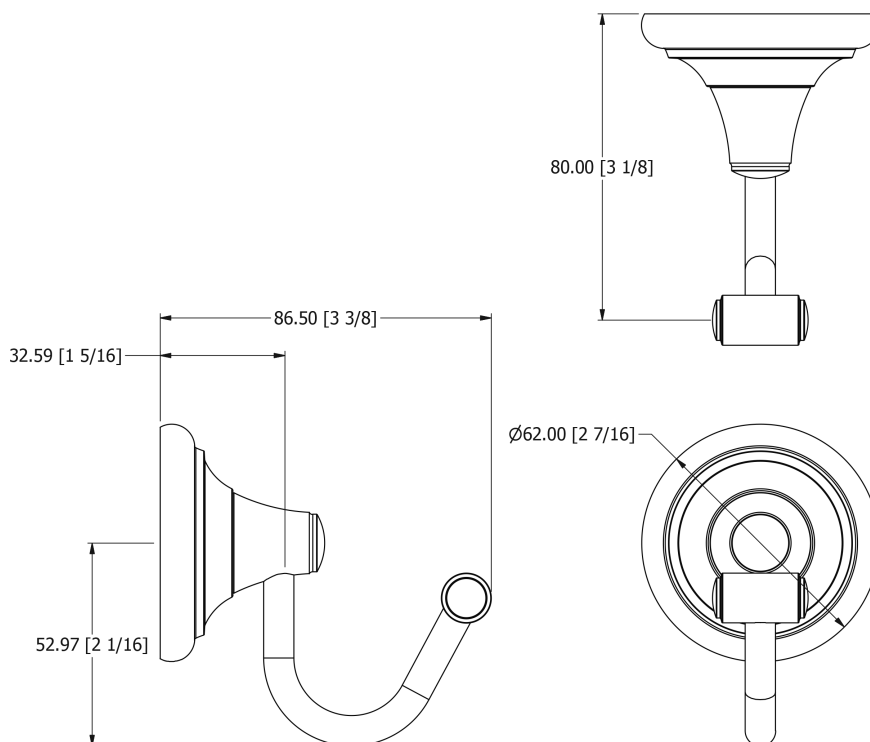

SAMUEL HEATH

Product Number: N9531

Description: Hook

Finishes Available

Chrome Plate

Polished Nickel

Non Lacquered
Brass

Antique Gold

Amber Brass

Specification Drawing

UK Customer Service

Leopold Street
Birmingham
B12 0UJ
Tel: +44 121 766 4200
Email: info@samuel-heath.com

US Customer Service

Federal I.D. No. 58-1504682
Email: usa@samuel-heath.com

Specification Enquiries

Design Centre Chelsea Harbour
1st Floor, North Dome, London
SW10 0XE
Tel: 020 7352 0249
Email: showroom@samuel-heath.com

1-07/10/2024