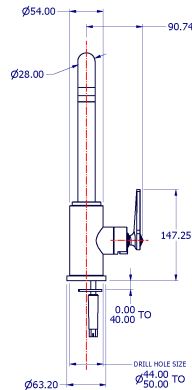

## Flow rates

Litres/Min	0.1 Bar	0.5 Bar	1.0 Bar	2.0 Bar	3.0 Bar	4.0 Bar	5.0 Bar
			2.5	3.5	3.9	4.0	4.0

Flow rate data provided is indicative of each product and is given in open outlet conditions. Installation design, external connections and fittings not supplied may affect the data provided.

## Specification Drawing

# Dimension Key