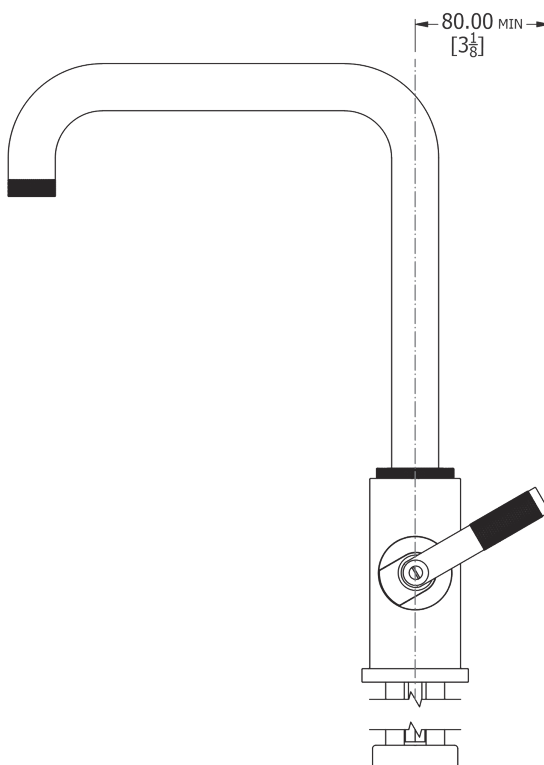

Dimension Key

Lever movement

LK LEVER