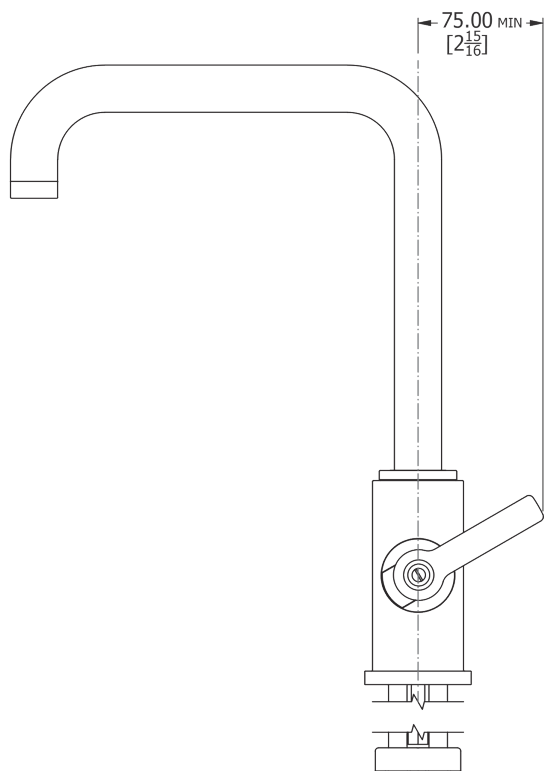

Dimension Key

Lever movement

LF LEVER