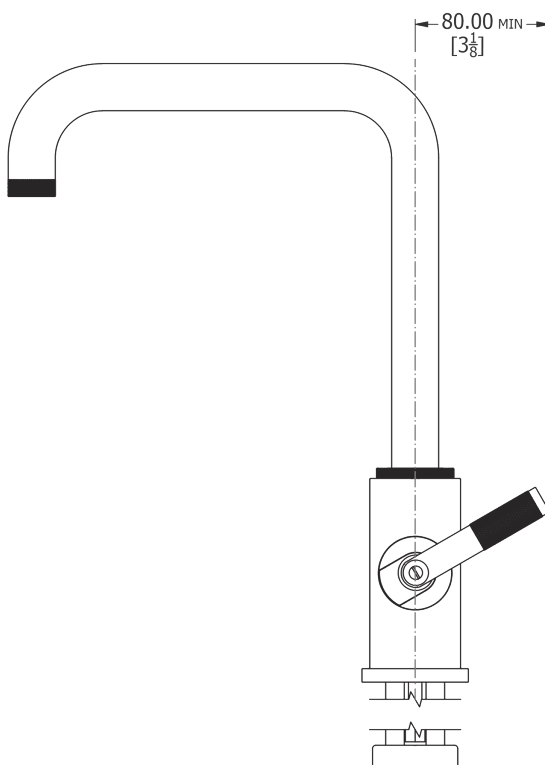

Dimension Key

Lever movement

LK LEVER