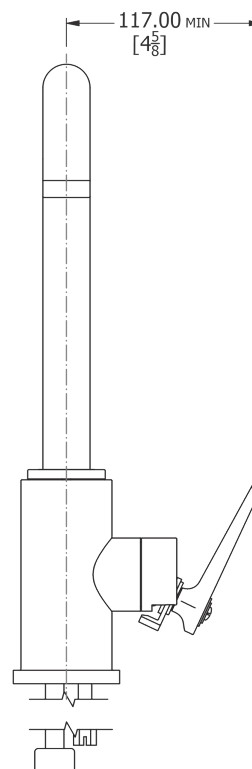

Dimension Key

Lever movement

LK LEVER