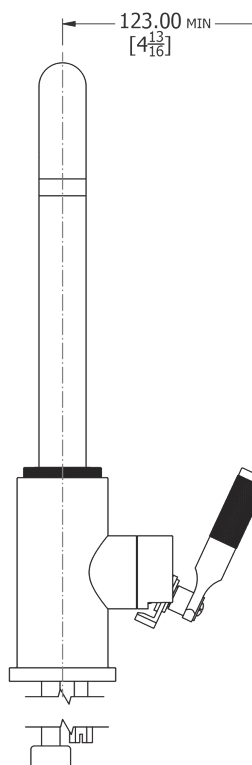

## Flow rates

Litres/Min	0.1 Bar	0.5 Bar	1.0 Bar	2.0 Bar	3.0 Bar	4.0 Bar	5.0 Bar
			2.5	3.5	3.9	4.0	4.0

Flow rate data provided is indicative of each product and is given in open outlet conditions. Installation design, external connections and fittings not supplied may affect the data provided.

## Specification Drawing

# Dimension Key