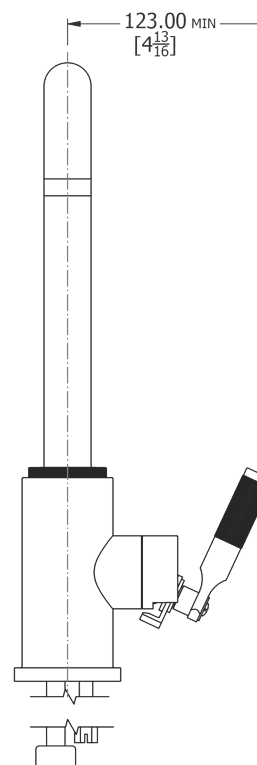

## Flow rates

Litres/Min	0.1 Bar	0.5 Bar	1.0 Bar	2.0 Bar	3.0 Bar	4.0 Bar	5.0 Bar
			2.5	3.5	3.9	4.0	4.0

Flow rate data provided is indicative of each product and is given in open outlet conditions. Installation design, external connections and fittings not supplied may affect the data provided.

## Specification Drawing

# Dimension Key