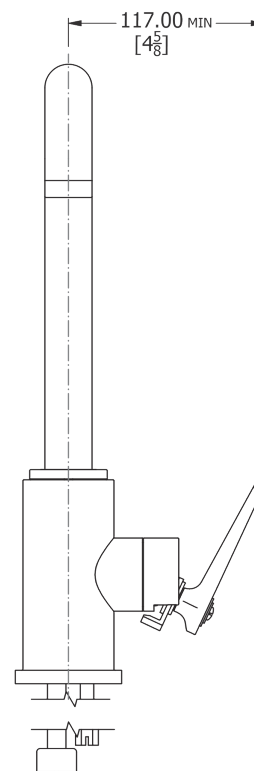

Dimension Key

Lever movement

LK LEVER