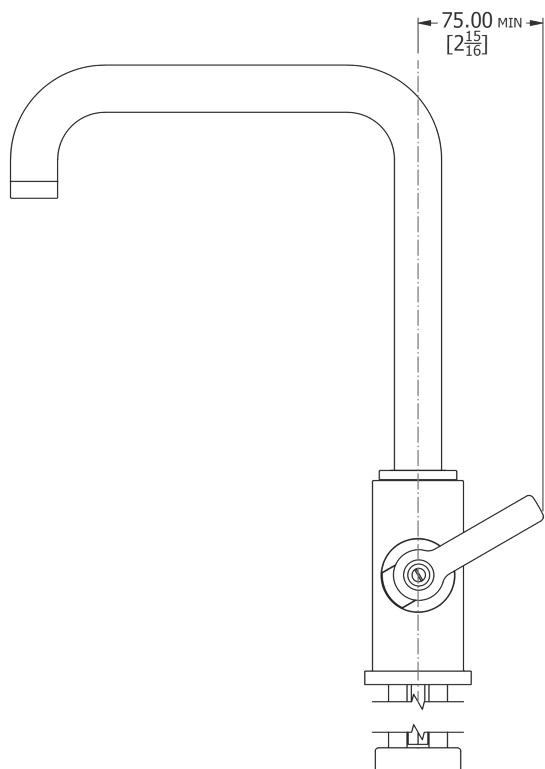

Dimension Key

Lever movement

LF LEVER