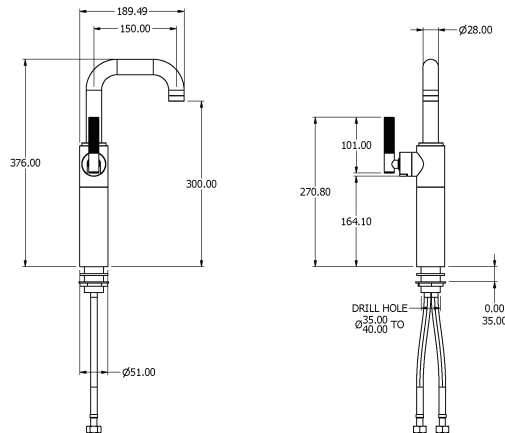

# SAMUEL HEATH

**Product Number:** V7K31LL-LH

**Description:** Tall single lever basin mixer, left handed

## Control Options Available

## Specification Drawing