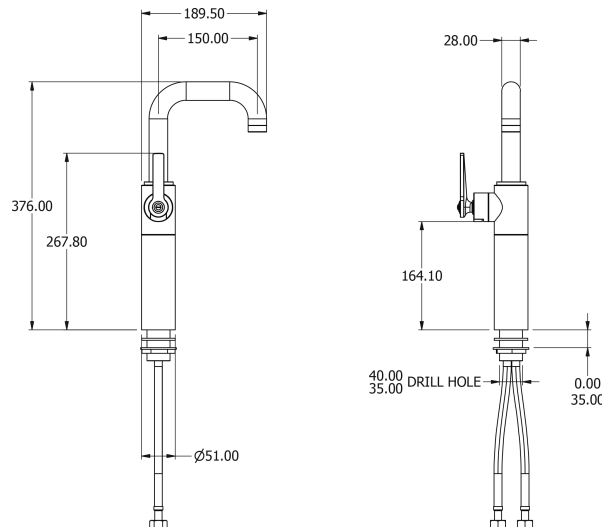

# SAMUEL HEATH

**Product Number:** V7K31LF-LH

**Description:** Tall single lever basin mixer, left handed

## Control Options Available

## Specification Drawing