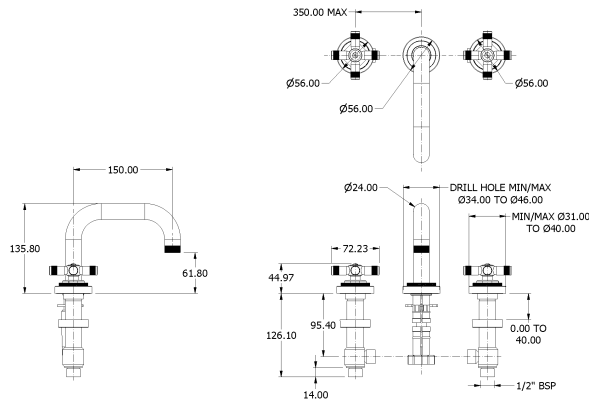

# SAMUEL HEATH

**Product Number:** V7K14SXX

**Description:** 3 Hole basin filler without pop-up waste, slim spout. 139mm spout height

## Control Options Available

## Specification Drawing