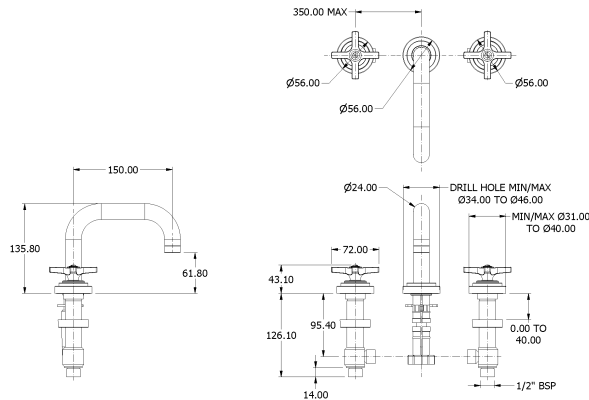

SAMUEL HEATH

Product Number: V7K14SXF

Description: 3 Hole basin filler without pop-up waste, slim spout. 139mm spout height

Standards

Flow rates

Litres/Min	0.1 Bar	0.5 Bar	1.0 Bar	2.0 Bar	3.0 Bar	4.0 Bar	5.0 Bar
		2.5	3.7	5.2	6.6	7.6	8.7

Flow rate data provided is indicative of each product and is given in open outlet conditions. Installation design, external connections and fittings not supplied may affect the data provided.

Finishes Available

Urban Brass Matt Lacquered

Antique Brass Matt

Antique Brass Gloss

Amber Brass

Control Options Available

Specification Drawing

UK Customer Service

Leopold Street
Birmingham
B12 0UJ
Tel: +44 121 766 4200
Email: info@samuel-heath.com