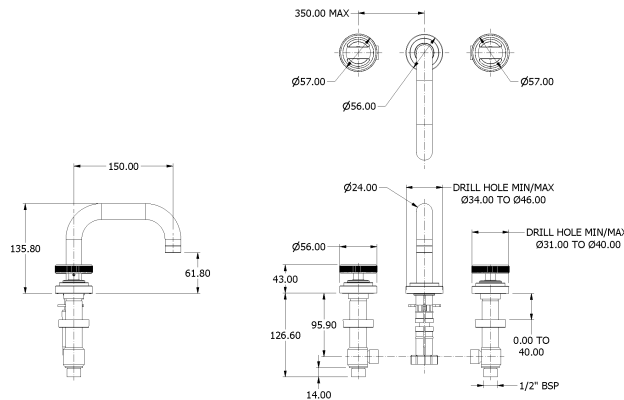

SAMUEL HEATH

Product Number: V7K14SLW

Description: 3 Hole basin filler without pop-up waste, slim spout. 139mm spout height

Standards

Flow rates

Litres/Min	0.1 Bar	0.5 Bar	1.0 Bar	2.0 Bar	3.0 Bar	4.0 Bar	5.0 Bar
		2.5	3.7	5.2	6.6	7.6	8.7

Urban Brass Matt Lacquered

Antique Brass Matt

Antique Brass Gloss

Amber Brass

Control Options Available

Specification Drawing

UK Customer Service

Leopold Street
Birmingham
B12 0UJ
Tel: +44 121 766 4200
Email: info@samuel-heath.com