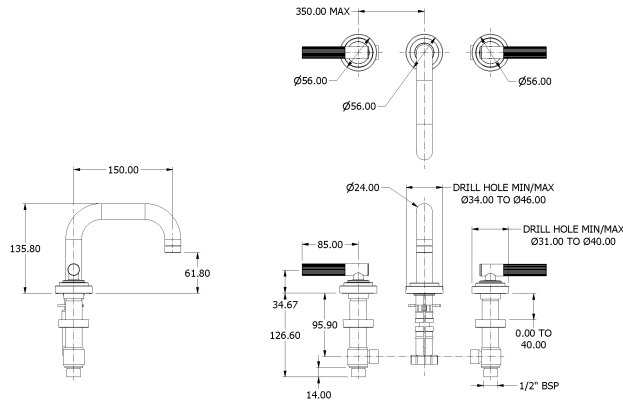

SAMUEL HEATH

Product Number: V7K14SLL

Description: 3 Hole basin filler without pop-up waste, slim spout. 139mm spout height

Standards

Flow rates

Litres/Min	0.1 Bar	0.5 Bar	1.0 Bar	2.0 Bar	3.0 Bar	4.0 Bar	5.0 Bar
		2.5	3.7	5.2	6.6	7.6	8.7

Flow rate data provided is indicative of each product and is given in open outlet conditions. Installation design, external connections and fittings not supplied may affect the data provided.

Finishes Available

Urban Brass Matt Lacquered

Antique Brass Matt

Antique Brass Gloss

Amber Brass

Control Options Available

Specification Drawing

UK Customer Service

Leopold Street
Birmingham
B12 0UJ
Tel: +44 121 766 4200
Email: info@samuel-heath.com