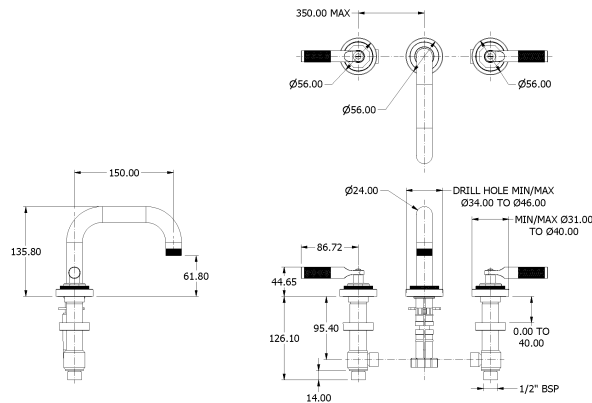

# SAMUEL HEATH

**Product Number:** V7K14SLK

**Description:** 3 Hole basin filler without pop-up waste, slim spout. 139mm spout height

## Control Options Available

## Specification Drawing