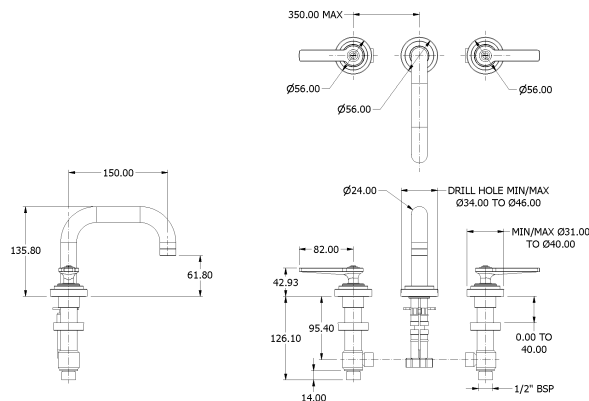

# SAMUEL HEATH

**Product Number:** V7K14SLF

**Description:** 3 Hole basin filler without pop-up waste, slim spout. 139mm spout height

## Control Options Available

## Specification Drawing