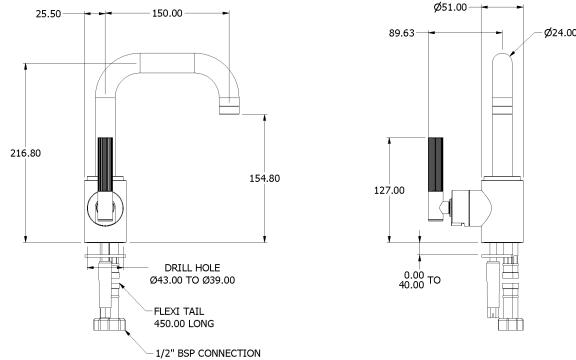

# SAMUEL HEATH

**Product Number:** V7K10SLL-LH

**Description:** Single lever basin mixer without pop-up waste, left handed, slim spout.

## Control Options Available

## Specification Drawing