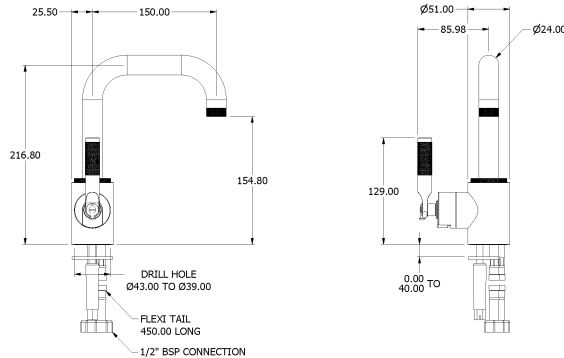

Control Options Available

Specification Drawing

UK Customer Service
Leopold Street
Birmingham
B12 0UJ
Tel: +44 121 766 4200
Email: info@samuel-heath.com

US Customer Service
Federal I.D. No. 58-1504682
Email: usa@samuel-heath.com

Specification Enquiries
Design Centre Chelsea Harbour
1st Floor, North Dome, London
SW10 0XE
Tel: 020 7352 0249
Email: showroom@samuel-heath.com