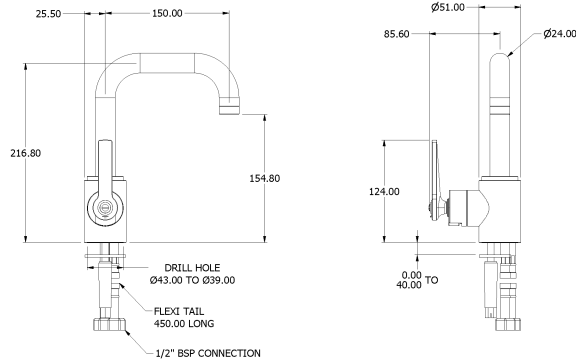

SAMUEL HEATH

Product Number: V7K10SLF-LH

Description: Single lever basin mixer without pop-up waste, left handed, slim spout.

Standards

Flow rates

Litres/Min	0.1 Bar	0.5 Bar	1.0 Bar	2.0 Bar	3.0 Bar	4.0 Bar	5.0 Bar
		2.5	3.6	5.1	6.5	7.5	8.6

Urban Brass Matt Lacquered

Antique Brass Matt

Antique Brass Gloss

Amber Brass

Control Options Available

Specification Drawing

UK Customer Service

Leopold Street
Birmingham
B12 0UJ
Tel: +44 121 766 4200
Email: info@samuel-heath.com