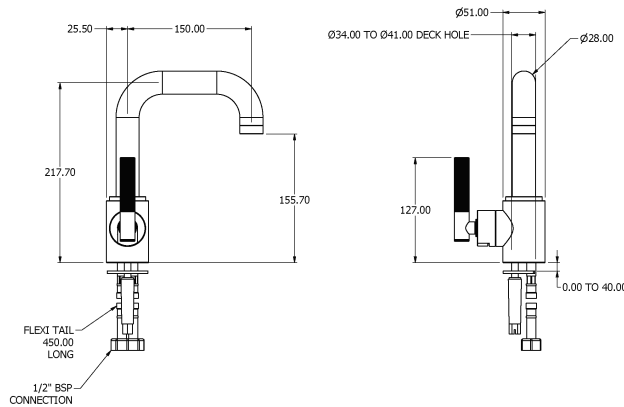

# SAMUEL HEATH

**Product Number:** V7K10LL-LH

**Description:** Single lever basin mixer without pop-up waste, left handed

## Specification Drawing