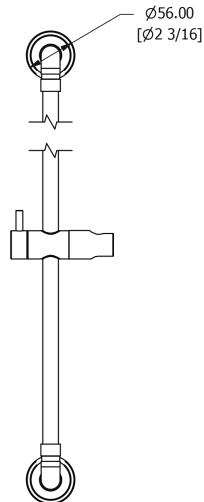

# SAMUEL HEATH

**Product Number:** V770

**Description:** Slider rail

## Specification Drawing