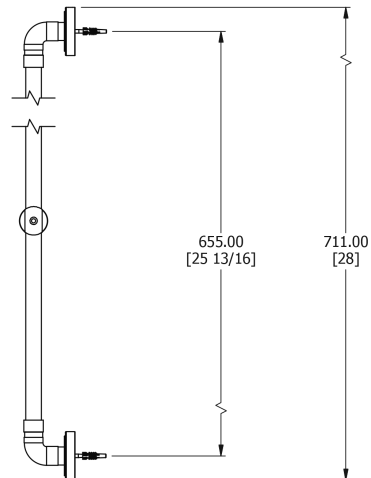

# SAMUEL HEATH

**Product Number:** V770

**Description:** Slider rail

## Specification Drawing