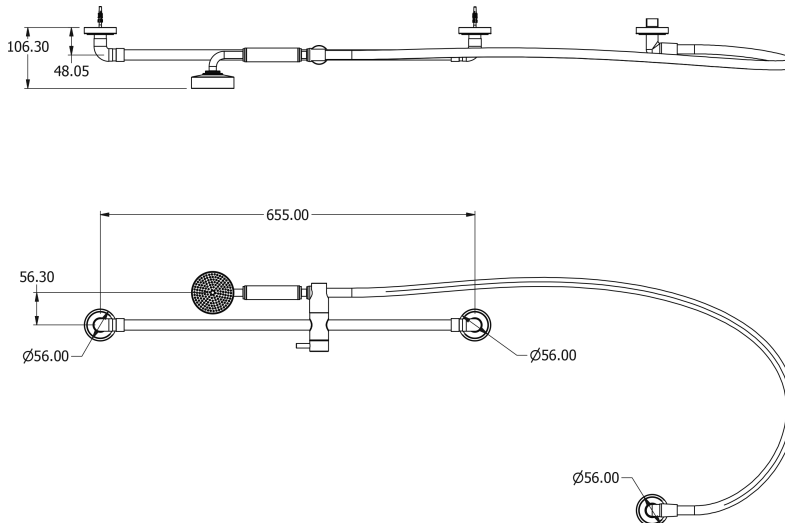

Control Options Available

Specification Drawing

UK Customer Service

Leopold Street
Birmingham
B12 0UJ
Tel: +44 121 766 4200
Email: info@samuel-heath.com

US Customer Service

Federal I.D. No. 58-1504682
Email: usa@samuel-heath.com

Specification Enquiries

Design Centre Chelsea Harbour
1st Floor, North Dome, London
SW10 0XE
Tel: 020 7352 0249
Email: showroom@samuel-heath.com

1-20/11/2024