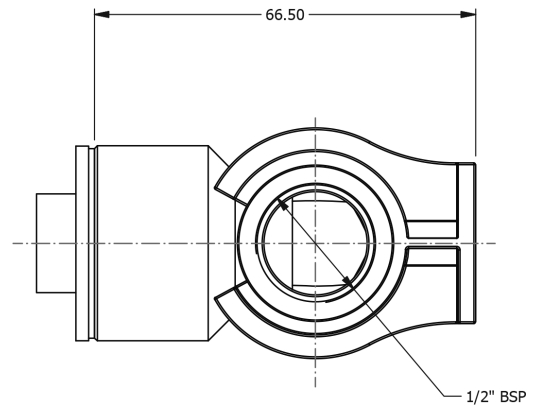

# SAMUEL HEATH

**Product Number:** V758-IS

**Description:** Wall mounted spout - rough

## Specification Drawing

**TRIM**  
V746-1 & V746-2

**DIMENSION 'A' RANGE**  
82.90 TO 97.90

**UK Customer Service**  
Leopold Street  
Birmingham  
B12 0UJ  
Tel: +44 121 766 4200  
Email: info@samuel-heath.com