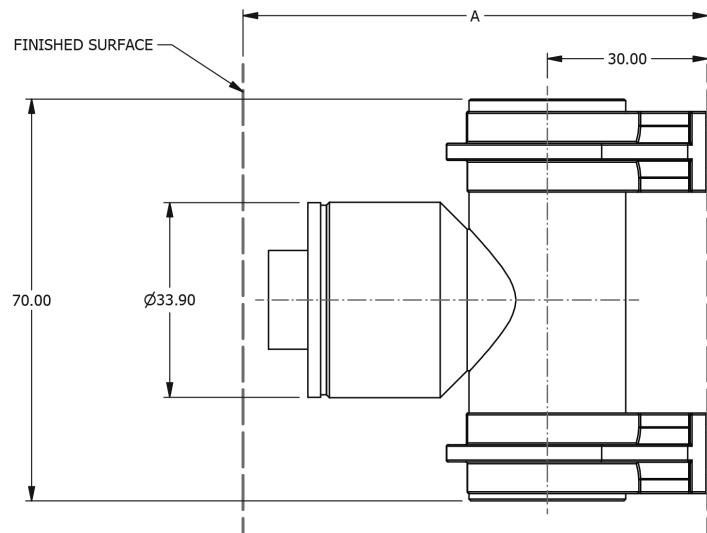

# SAMUEL HEATH

**Product Number:** V758-IS

**Description:** Wall mounted spout - rough

## Specification Drawing

**TRIM**  
V746-1 & V746-2

**DIMENSION 'A' RANGE**  
82.90 TO 97.90

**UK Customer Service**  
Leopold Street  
Birmingham  
B12 0UJ  
Tel: +44 121 766 4200  
Email: info@samuel-heath.com