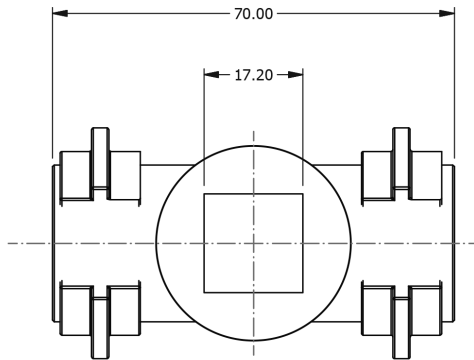

# SAMUEL HEATH

**Product Number:** V758-IS

**Description:** Wall mounted spout - rough

## Specification Drawing

**TRIM**  
V746-1 & V746-2

**DIMENSION 'A' RANGE**  
82.90 TO 97.90

**UK Customer Service**  
Leopold Street  
Birmingham  
B12 0UJ  
Tel: +44 121 766 4200  
Email: info@samuel-heath.com