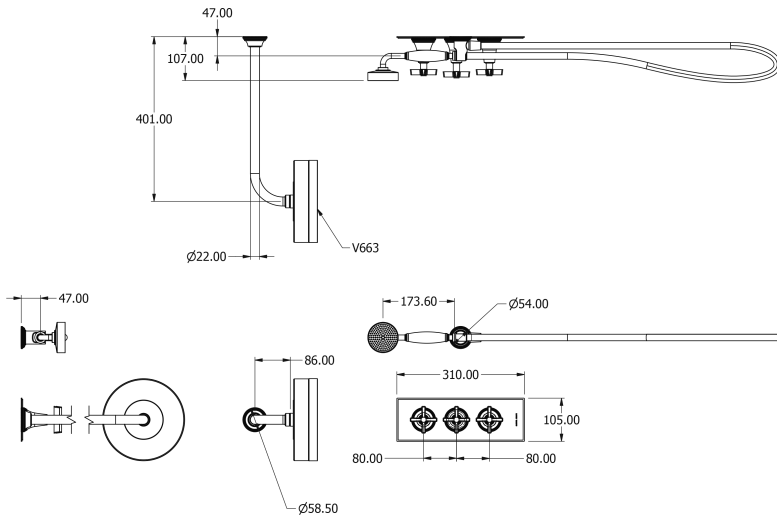

# SAMUEL HEATH

**Product Number:** V6B2XXB9

**Description:** 1/2" Concealed thermostatic shower - 2 flow controls

## Specification Drawing