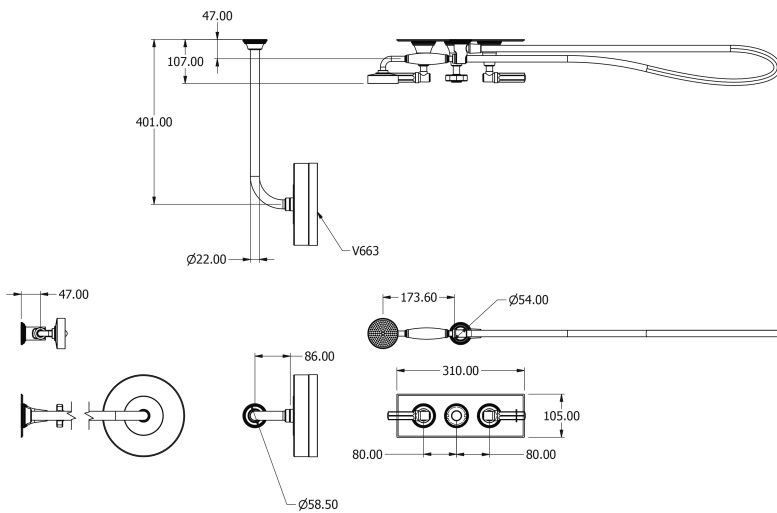

# SAMUEL HEATH

**Product Number:** V6B2DL9

**Description:** 1/2" Concealed thermostatic shower - 2 flow controls

## Specification Drawing