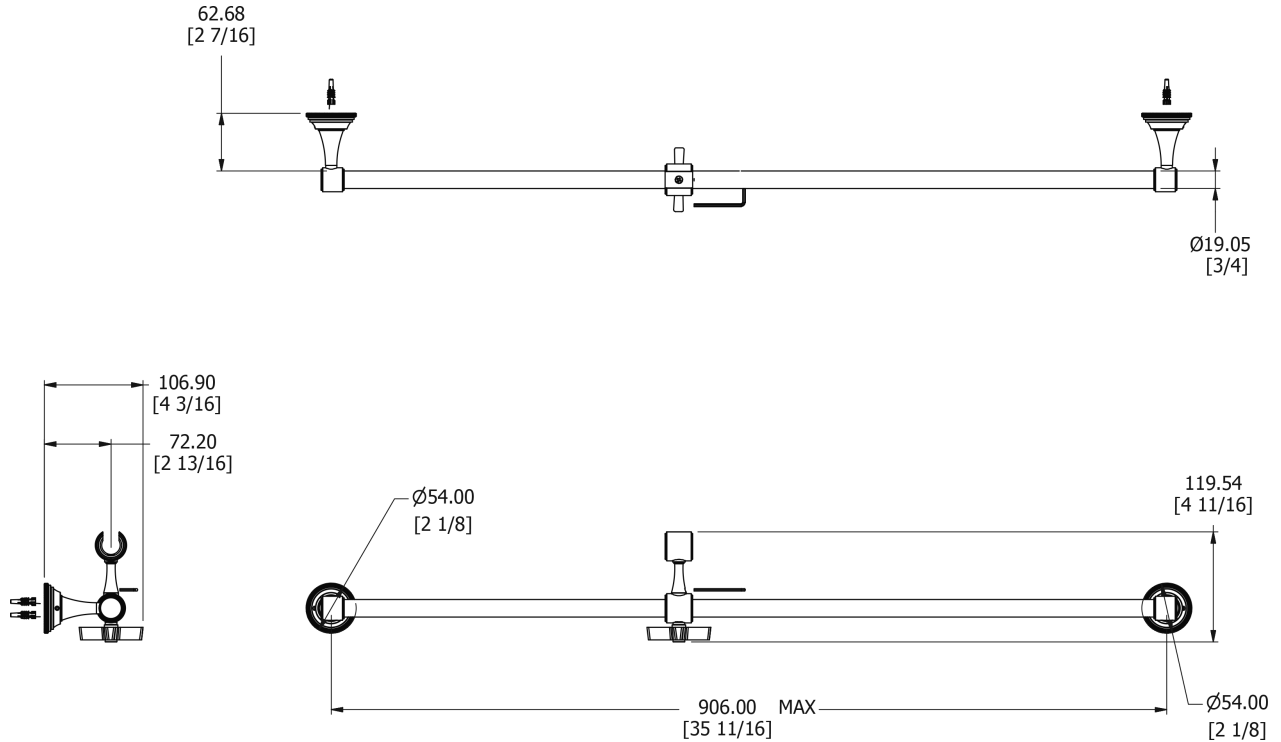

SAMUEL HEATH

Product Number: V670-X
Description: Slider rail

Finishes Available

Specification Drawing

UK Customer Service
 Leopold Street
 Birmingham
 B12 0UJ
 Tel: +44 121 766 4200
 Email: info@samuel-heath.com

US Customer Service
 Federal I.D. No. 58-1504682
 Email: usa@samuel-heath.com

Specification Enquiries
 Design Centre Chelsea Harbour
 1st Floor, North Dome, London
 SW10 0XE
 Tel: 020 7352 0249
 Email: showroom@samuel-heath.com