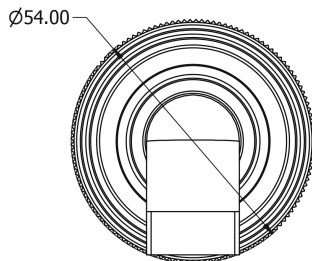

# SAMUEL HEATH

**Product Number:** V664

**Description:** Wall elbow

## Specification Drawing