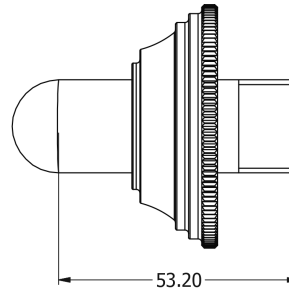

# SAMUEL HEATH

**Product Number:** V664

**Description:** Wall elbow

## Specification Drawing