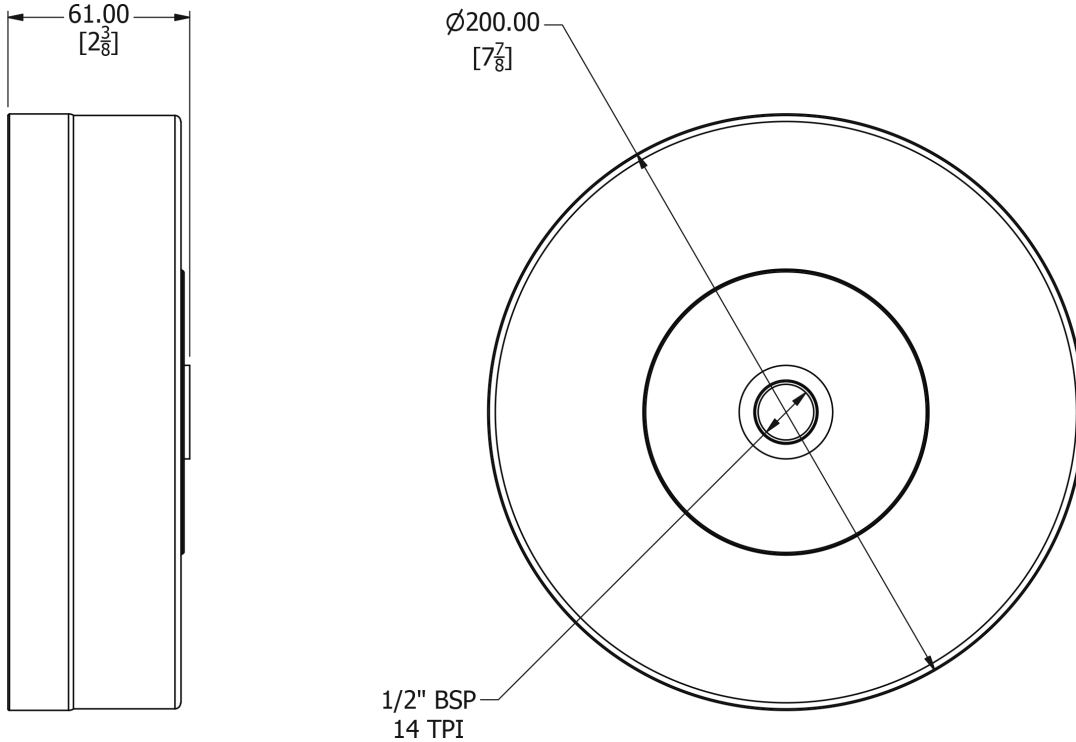

Specification Drawing

UK Customer Service
Leopold Street
Birmingham
B12 0UJ
Tel: +44 121 766 4200
Email: info@samuel-heath.com

US Customer Service
Federal I.D. No. 58-1504682
Email: usa@samuel-heath.com

Specification Enquiries
Design Centre Chelsea Harbour
1st Floor, North Dome, London
SW10 0XE
Tel: 020 7352 0249
Email: showroom@samuel-heath.com