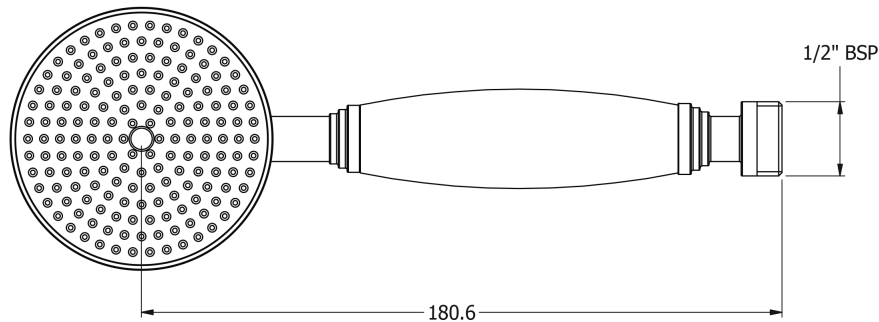

Specification Drawing

UK Customer Service

Leopold Street
Birmingham
B12 0UJ
Tel: +44 121 766 4200
Email: info@samuel-heath.com

US Customer Service

Federal I.D. No. 58-1504682
Email: usa@samuel-heath.com

Specification Enquiries

Design Centre Chelsea Harbour
1st Floor, North Dome, London
SW10 0XE
Tel: 020 7352 0249
Email: showroom@samuel-heath.com