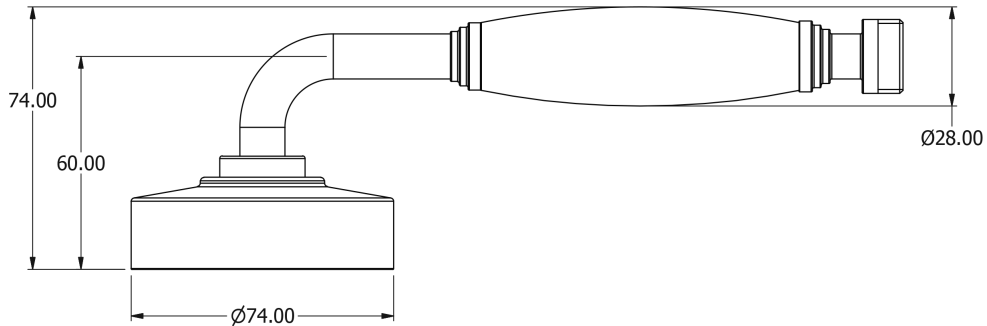

Specification Drawing

UK Customer Service

Leopold Street
Birmingham
B12 0UJ
Tel: +44 121 766 4200
Email: info@samuel-heath.com

US Customer Service

Federal I.D. No. 58-1504682
Email: usa@samuel-heath.com

Specification Enquiries

Design Centre Chelsea Harbour
1st Floor, North Dome, London
SW10 0XE
Tel: 020 7352 0249
Email: showroom@samuel-heath.com