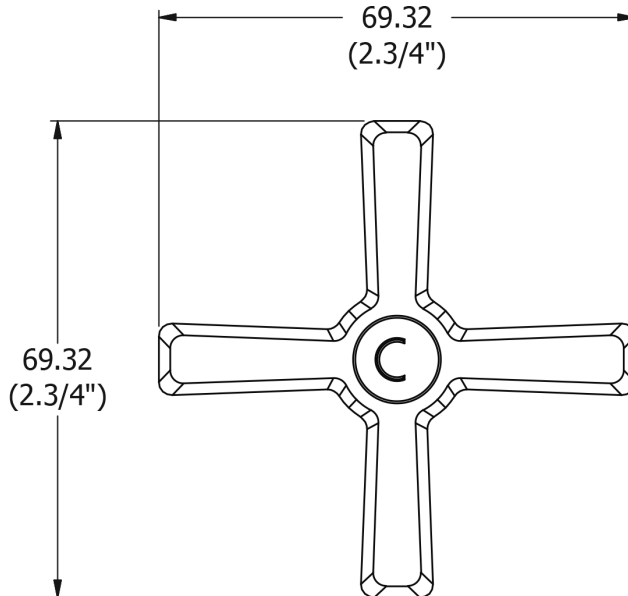

SAMUEL HEATH

Product Number: V651-XB

Description: Pair of bath cross tops

Finishes Available

Chrome Plate

Polished Nickel

Non Lacquered
Brass

Antique Gold

Amber Brass

Anthracite

Specification Drawing

UK Customer Service

Leopold Street
Birmingham
B12 0UJ
Tel: +44 121 766 4200
Email: info@samuel-heath.com

US Customer Service

Federal I.D. No. 58-1504682
Email: usa@samuel-heath.com