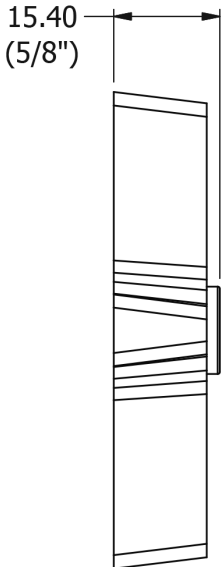

Specification Drawing

UK Customer Service

Leopold Street
Birmingham
B12 0UJ
Tel: +44 121 766 4200
Email: info@samuel-heath.com

US Customer Service

Federal I.D. No. 58-1504682
Email: usa@samuel-heath.com

Specification Enquiries

Design Centre Chelsea Harbour
1st Floor, North Dome, London
SW10 0XE
Tel: 020 7352 0249
Email: showroom@samuel-heath.com

1-20/11/2024