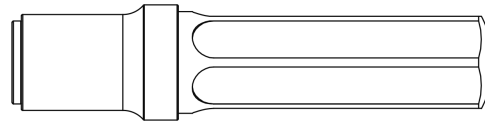

SAMUEL HEATH

Product Number: V651-L

Description: Pair of luxe levers

Finishes Available

Chrome Plate

Polished Nickel

Non Lacquered
Brass

Antique Gold

Amber Brass

Anthracite

Specification Drawing

19.94 [3/4]

UK Customer Service

Leopold Street
Birmingham
B12 0UJ
Tel: +44 121 766 4200
Email: info@samuel-heath.com

US Customer Service

Federal I.D. No. 58-1504682
Email: usa@samuel-heath.com