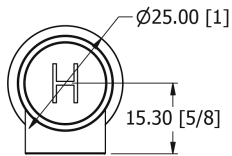

Amber Brass

Anthracite

Specification Drawing

19.94 [3/4]

UK Customer Service

Leopold Street
Birmingham
B12 0UJ
Tel: +44 121 766 4200
Email: info@samuel-heath.com

US Customer Service

Federal I.D. No. 58-1504682
Email: usa@samuel-heath.com