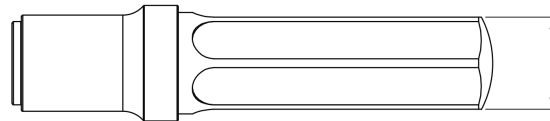

Specification Drawing

19.94 [3/4]