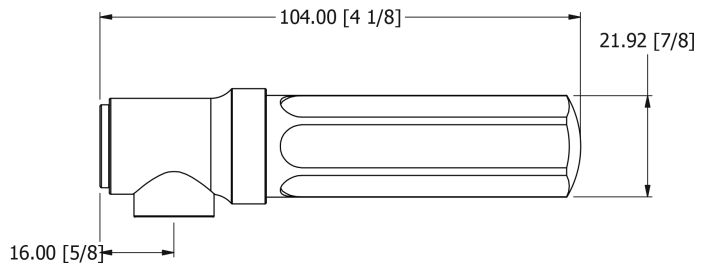

Amber Brass

Anthracite

Specification Drawing

19.94 [3/4]

UK Customer Service

Leopold Street
Birmingham
B12 0UJ
Tel: +44 121 766 4200
Email: info@samuel-heath.com

US Customer Service

Federal I.D. No. 58-1504682
Email: usa@samuel-heath.com

Specification Enquiries

Design Centre Chelsea Harbour
1st Floor, North Dome, London
SW10 0XE
Tel: 020 7352 0249
Email: showroom@samuel-heath.com

1-20/11/2024