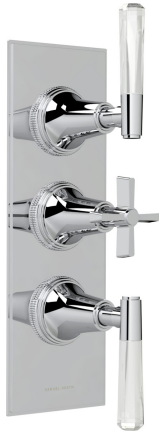

SAMUEL HEATH

Product Number: V602-TCCR

Description: Trim set for V135-IS thermostatic valve - 2 separate flow controls

Standards

Finishes Available

Chrome Plate

Polished Nickel

Non Lacquered Brass

Antique Gold

Stainless Steel Finish

City Bronze

Country Bronze

Brushed Gold Gloss

Brushed Gold Matt

Brushed Gold Unlacquered

Antique Brass Matt