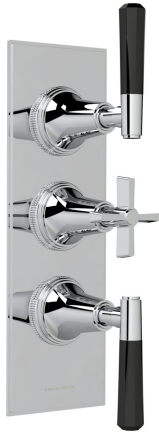

SAMUEL HEATH

Product Number: V602-TBCR

Description: Trim set for V135-IS thermostatic valve - 2 separate flow controls

Standards

Finishes Available

Chrome Plate

Polished Nickel

Non Lacquered Brass

Antique Gold

Stainless Steel Finish

City Bronze

Country Bronze

Brushed Gold Gloss

Brushed Gold Matt

Brushed Gold Unlacquered

Antique Brass Matt