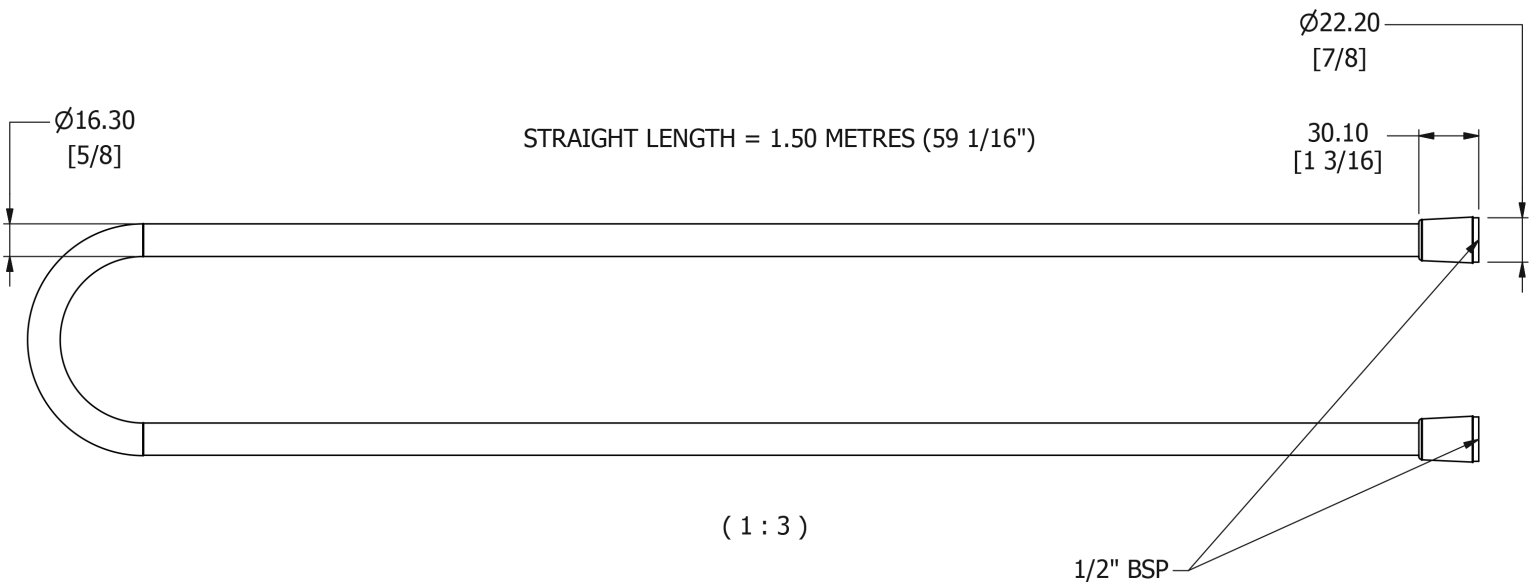

SAMUEL HEATH

Product Number: V183

Description: 1.5m Smooth hose

Finishes Available

Chrome Plate

Stainless Steel
Finish

Matt Black Chrome

Specification Drawing