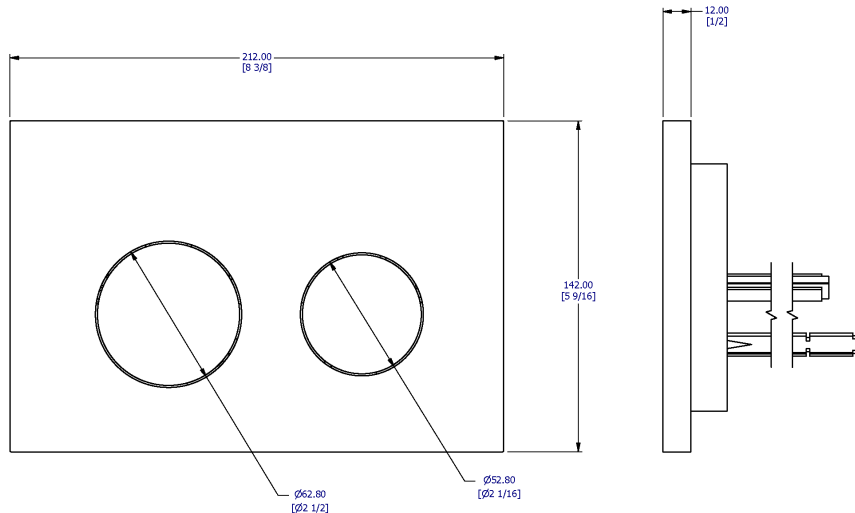

SAMUEL HEATH

Product Number: V172

Description: Flush Plate Geberit Omega

Finishes Available

Specification Drawing

UK Customer Service
Leopold Street
Birmingham
B12 0UJ
Tel: +44 121 766 4200
Email: info@samuel-heath.com