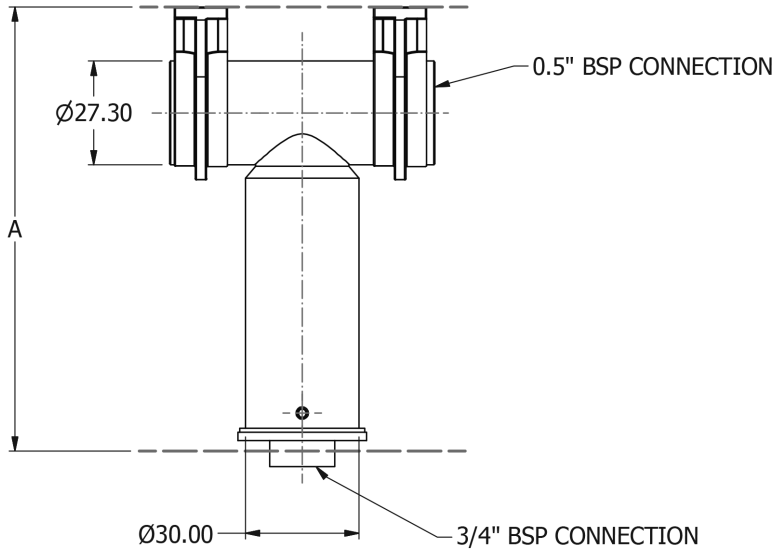

SAMUEL HEATH

Product Number: V158-IS

Description: Wall mounted spout - rough

Standards

Specification Drawing

TRIM	DIMENSION 'A' RANGE
V157	95.00 TO 120.00
V246	72.00 TO 102.00
V646	72.00 TO 101.00
V846	73.00 TO 84.00