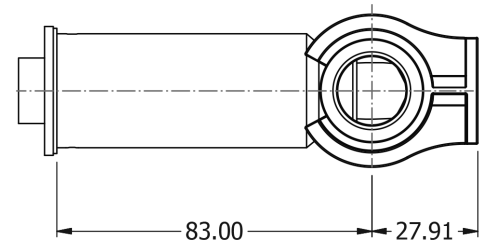

SAMUEL HEATH

Product Number: V158-IS

Description: Wall mounted spout - rough

Standards

Specification Drawing

TRIM	DIMENSION 'A' RANGE
V157	95.00 TO 120.00
V246	72.00 TO 102.00
V646	72.00 TO 101.00
V846	73.00 TO 84.00