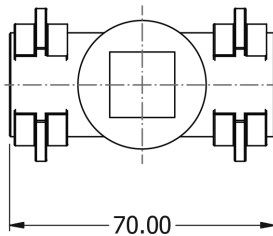

SAMUEL HEATH

Product Number: V158-IS

Description: Wall mounted spout - rough

Standards

Specification Drawing

TRIM	DIMENSION 'A' RANGE
V157	95.00 TO 120.00
V246	72.00 TO 102.00
V646	72.00 TO 101.00
V846	73.00 TO 84.00