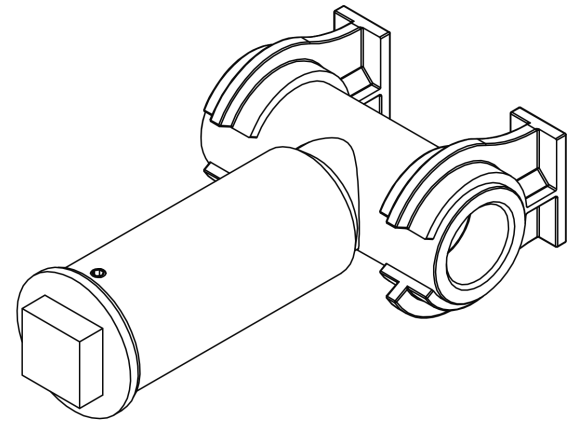

SAMUEL HEATH

Product Number: V158-IS

Description: Wall mounted spout - rough

Standards

Specification Drawing

TRIM	DIMENSION 'A' RANGE
V157	95.00 TO 120.00
V246	72.00 TO 102.00
V646	72.00 TO 101.00
V846	73.00 TO 84.00