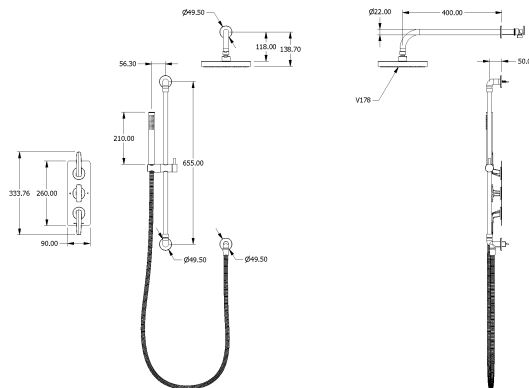

SAMUEL HEATH

Product Number: T20B1CTL

Description: 1/2" Concealed thermostatic shower - 2 flow controls

Standards

Flow can be limited
e.g. for BREEAM

Finishes Available

Chrome Plate

Polished Nickel

Amber Brass

Anthracite

Control Options Available

Specification Drawing

UK Customer Service

Leopold Street
Birmingham
B12 0UJ
Tel: +44 121 766 4200
Email: info@samuel-heath.com

US Customer Service

Federal I.D. No. 58-1504682
Email: usa@samuel-heath.com

Specification Enquiries

Design Centre Chelsea Harbour
1st Floor, North Dome, London
SW10 0XE
Tel: 020 7352 0249
Email: showroom@samuel-heath.com