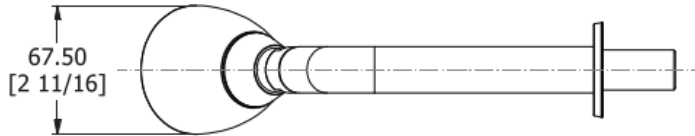

Specification Drawing

UK Customer Service

Leopold Street
Birmingham
B12 0UJ
Tel: +44 121 766 4200
Email: info@samuel-heath.com

US Customer Service

Federal I.D. No. 58-1504682
Email: usa@samuel-heath.com

Specification Enquiries

Design Centre Chelsea Harbour
1st Floor, North Dome, London
SW10 0XE
Tel: 020 7352 0249
Email: showroom@samuel-heath.com

1-30/04/2024