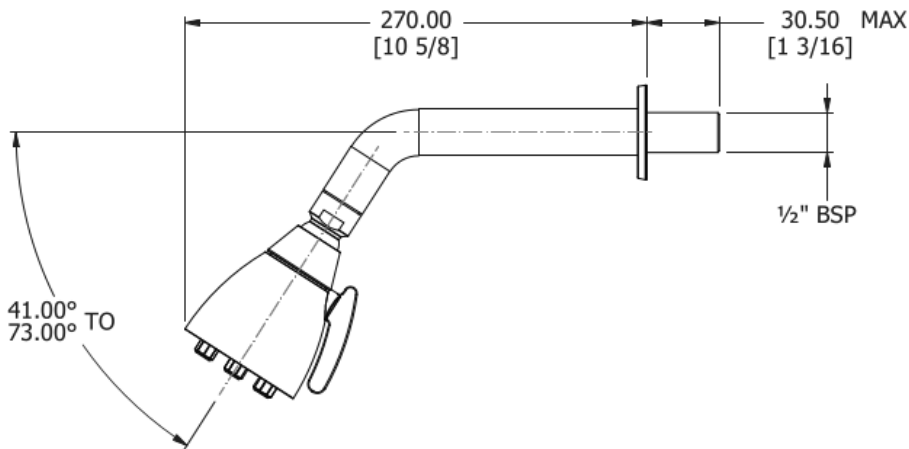

SAMUEL HEATH

Product Number: T2079

Description: Adjustable 6-jet Easy Clean Shower Head

Standards

Finishes Available

Chrome Plate

Polished Nickel

Non Lacquered Brass

Amber Brass

Specification Drawing

UK Customer Service

Leopold Street
Birmingham
B12 0UJ
Tel: +44 121 766 4200
Email: info@samuel-heath.com

US Customer Service

Federal I.D. No. 58-1504682
Email: usa@samuel-heath.com