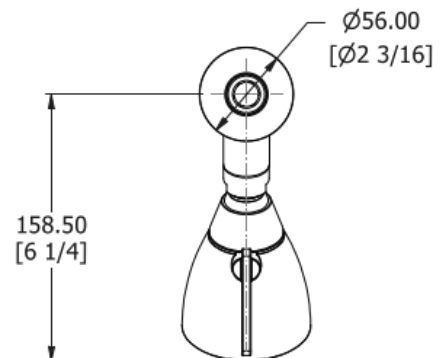

SAMUEL HEATH

Product Number: T2079

Description: Adjustable 6-jet Easy Clean Shower Head

Standards

Finishes Available

Chrome Plate

Polished Nickel

Non Lacquered Brass

Amber Brass

Specification Drawing

UK Customer Service

Leopold Street
Birmingham
B12 0UJ
Tel: +44 121 766 4200
Email: info@samuel-heath.com

US Customer Service

Federal I.D. No. 58-1504682
Email: usa@samuel-heath.com