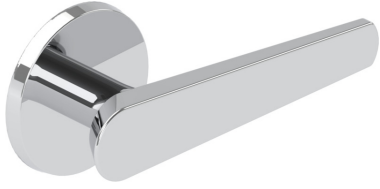

SAMUEL HEATH

Product Number: T2077EXT-COL

Description: Extended cistern lever

Finishes Available

Chrome Plate

Polished Nickel

Non Lacquered
Brass

Antique Gold

Stainless Steel
Finish

City Bronze

Matt Black Chrome

Country Bronze

Brushed Gold Matt

Antique Brass Matt

Antique Brass
Gloss

Amber Brass