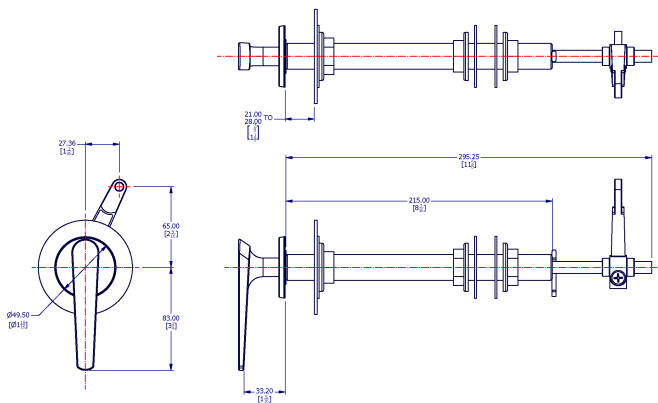

SAMUEL HEATH

Product Number: T2077EXT-COL

Description: Extended cistern lever

Finishes Available

Chrome Plate

Polished Nickel

Non Lacquered
Brass

Antique Gold

Anthracite

Control Options Available

Specification Drawing

UK Customer Service

Leopold Street
Birmingham
B12 0UJ
Tel: +44 121 766 4200
Email: info@samuel-heath.com

US Customer Service

Federal I.D. No. 58-1504682
Email: usa@samuel-heath.com

Specification Enquiries

Design Centre Chelsea Harbour
1st Floor, North Dome, London
SW10 0XE
Tel: 020 7352 0249
Email: showroom@samuel-heath.com

1-20/11/2024