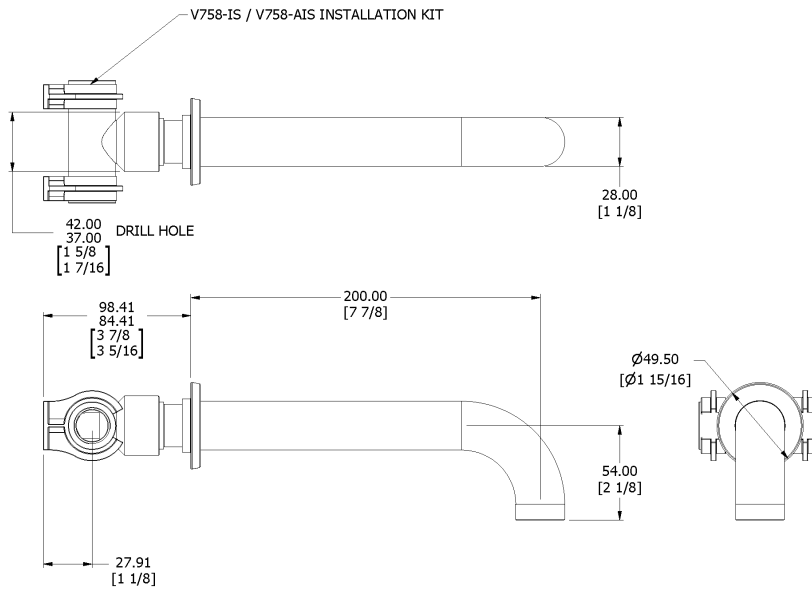

# SAMUEL HEATH

**Product Number:** T2046

**Description:** Wall mounted bath spout, 200mm long

## Specification Drawing