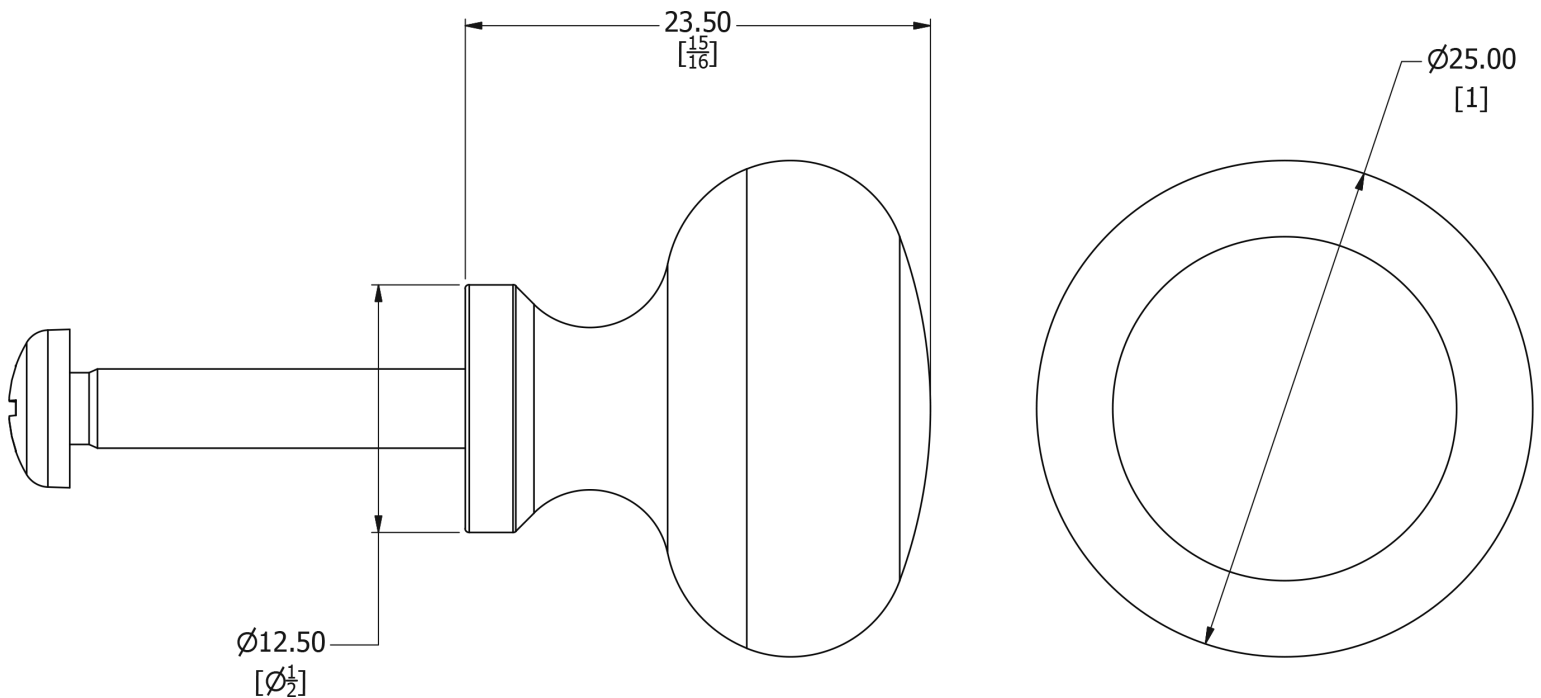

SAMUEL HEATH

Product Number: P788-B

Description: Cupboard knob, 25mm Ø

Technical information

Knob Ø: 25mm
Projection: 24mm

Finishes Available

Specification Drawing

UK Customer Service