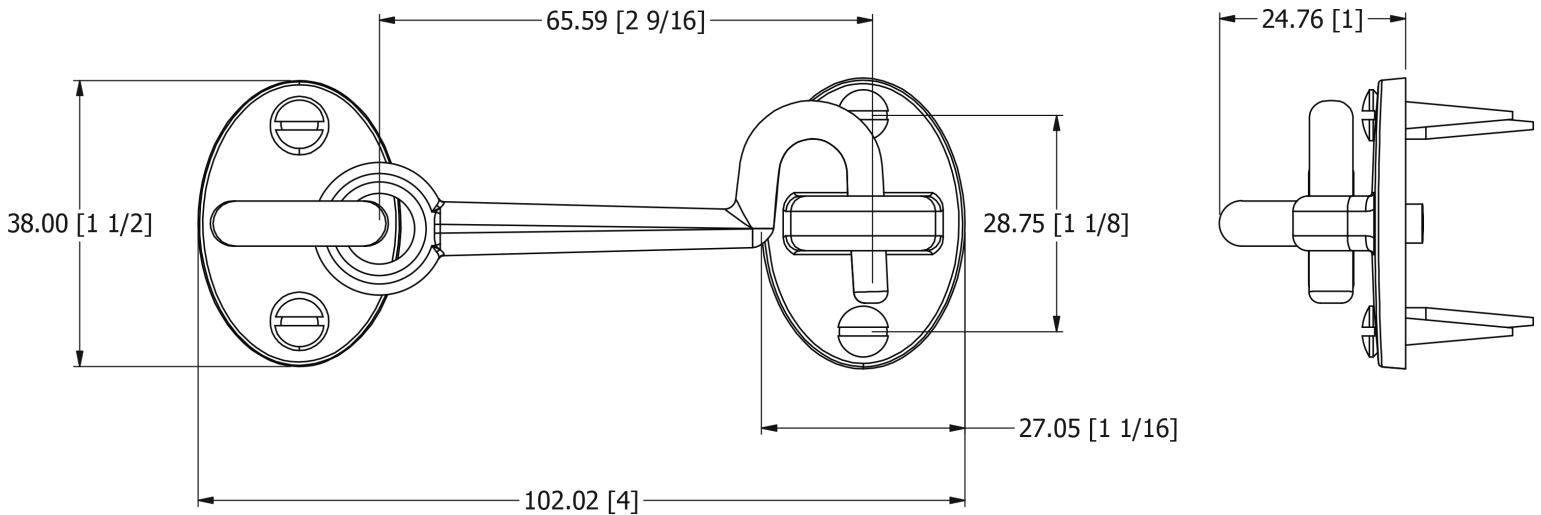

## Technical information

Length: 76mm

Oval plate medium strength

## Specification Drawing